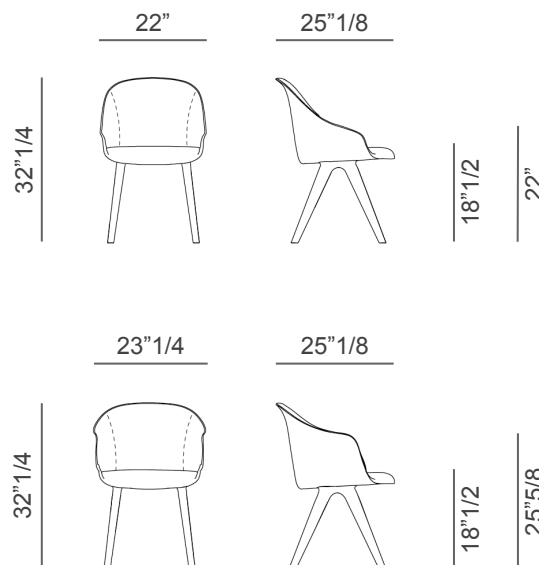

## Dimensions

### Chair:

22"W x 25"1/8D x 32"1/4H  
 Seat height: 18"1/2  
 Armrest height: 22"

### Armchair:

23"1/4W x 25"1/8D x 32"1/4H  
 Seat height: 18"1/2  
 Armrest height: 25"5/8