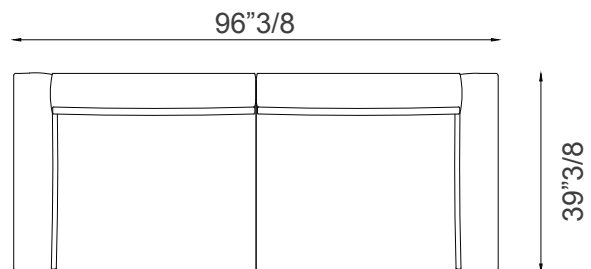

(For more specifications, please refer to “Finishes & Materials”)

Boheme

Dimensions

- A) 80"5/8W x 39"3/8D x 26"5/8H
- B) 96"3/8W x 39"3/8D x 26"5/8H
- C) 116"1/8W x 39"3/8D x 26"5/8H

Option A

Option B

Option C