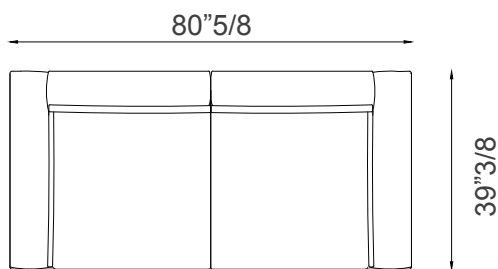

Finishes and materials

Structure: Bronze / Glossy brass cover in C.O.L. / Leather Cat. B / Leather Cat. C / Leather Cat. D.

Cover: C.O.L. / Fabric Cat. A / Fabric Cat. B / Leather Cat. C / Leather Cat. D.

(For more specifications, please refer to “Finishes & Materials”)

Boheme

Dimensions

- A) 80"5/8W x 39"3/8D x 26"5/8H
- B) 96"3/8W x 39"3/8D x 26"5/8H
- C) 116"1/8W x 39"3/8D x 26"5/8H

Option A

Option B

Option C