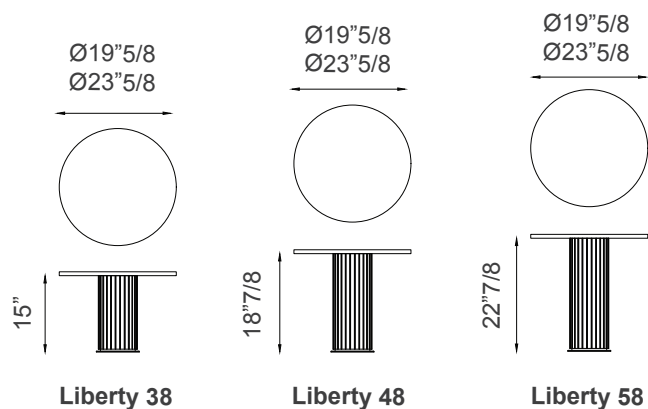

## Description

Coffee table characterized by the column-like base, an aluminum extrusion finished in bronze glossy gold or black chrome.

Round tops available different sizes and can be made in leather, wood, painted wood or marble.  
Made in Italy.

## Dimensions

**Liberty 38 A:** Ø19"5/8 x 15"H  
**Liberty 38 B:** Ø23"5/8 x 15"H

**Liberty 48 A:** Ø19"5/8 x 18"7/8H  
**Liberty 48 B:** Ø23"5/8 x 18"7/8H

**Liberty 58 A:** Ø19"5/8 x 22"7/8H  
**Liberty 58 B:** Ø23"5/8 x 22"7/8H