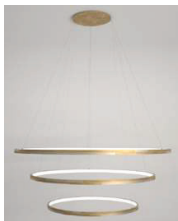

Trilogy

Description

Suspension lamp made in brushed aluminum and brass. The ring-shaped diffuser comes in different sizes and can be used individually or in harmonic compositions. Made in Italy.

Finishes and materials

Metal diffuser: Brushed aluminum + Brass.

(For more specifications, please refer to “Finishes & Materials”)

Trilogy

Dimensions

Trilogy 3a: Ø47"1/4 x 51"1/8H max.

3 rings composition:

Ø47"1/4 + Ø35"3/8 + Ø27"1/2

Light source: 171W • 7200 lm • LED 2700K

Trilogy 3b: Ø35"3/8 x 51"1/8H max.

3 rings composition:

Ø27"1/2 + Ø35"3/8 + Ø27"1/2

Light source: 141W • 59 lm • LED 2700K

Trilogy 5: Ø47"1/4 x 59"H max.

5 rings composition: