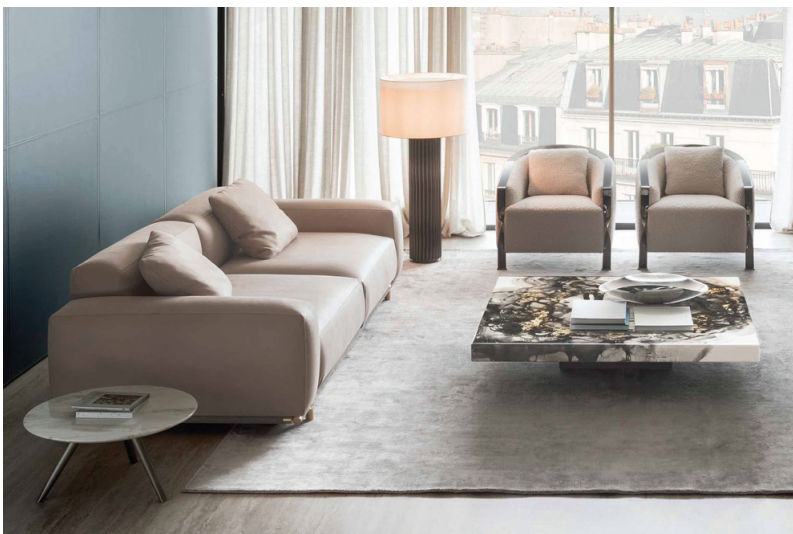

Liberty Soft

Description

Floor lamp characterized by the column-like base, an aluminum extrusion finished in bronze, black chrome or glossy gold. The diffuser is made in fabric. Made in Italy.

Light source:
E26 • 100W

Dimensions

Ø21"5/8 x 47"5/8

Finishes and materials

Metal base: Bronze / Black chrome / Glossy gold.

Diffuser: Fabric.

(For more specifications, please refer to "Finishes & Materials")