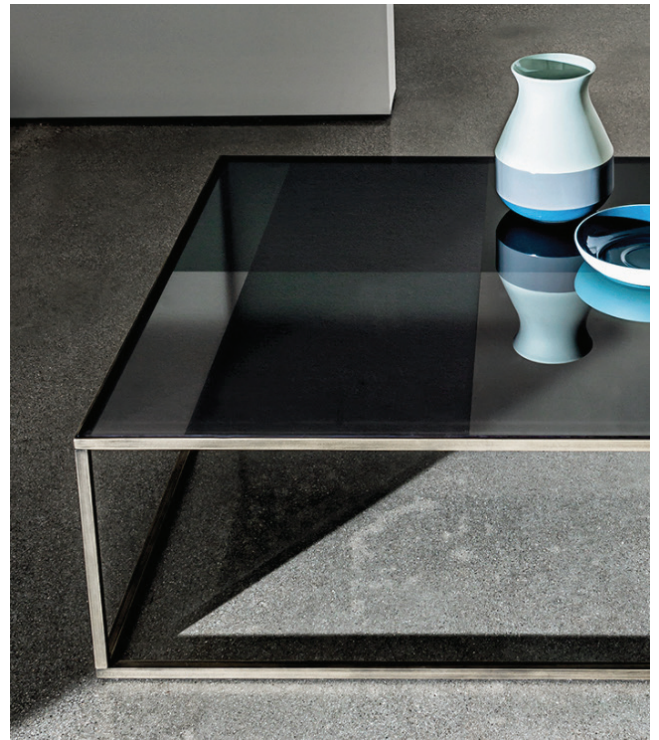

# Quadro

*Design: Lievore Altherr Molina*

## *Description*

Square coffee table with lacquered metal structure in black or mocha color or with burnished brass finish. The top is in smoked glass top with a geometric pattern of different shades. Made in Italy.

## *Dimensions*

35"3/8W x 35"3/8D x 13"3/4H

## *Finishes and materials*

**Top:** Smoked glass top with a geometric pattern of different shades.

**Structure:** Lacquered in black or mocha finish or in burnished brass finish.

(For more specifications, please refer to "Finishes & Materials")