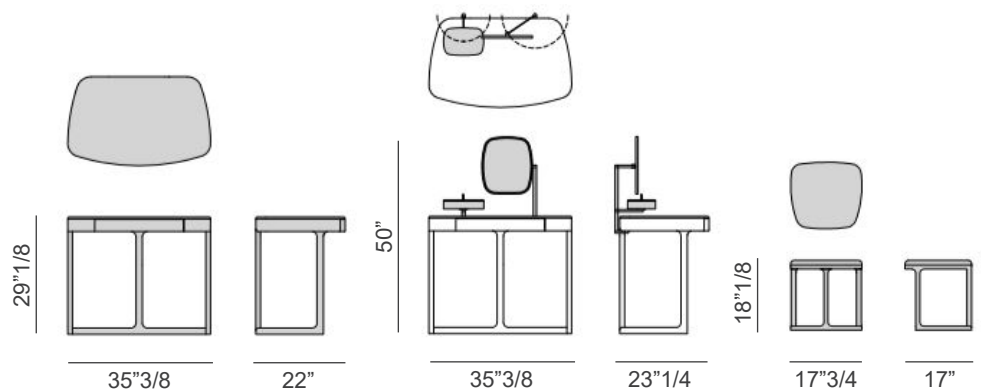

Maskara

Design: E. Gallina

Description

Vanity or writing desk in solid ash wood with marble top and central drawer. Optionals: matching stool and swiveling mirror with drawer.

Dimensions

35"3/8W x 22"D x 29"1/8H
 Height with mirror: 50"
 Stool: 17"3/4W x 17"D x 18"1/8H