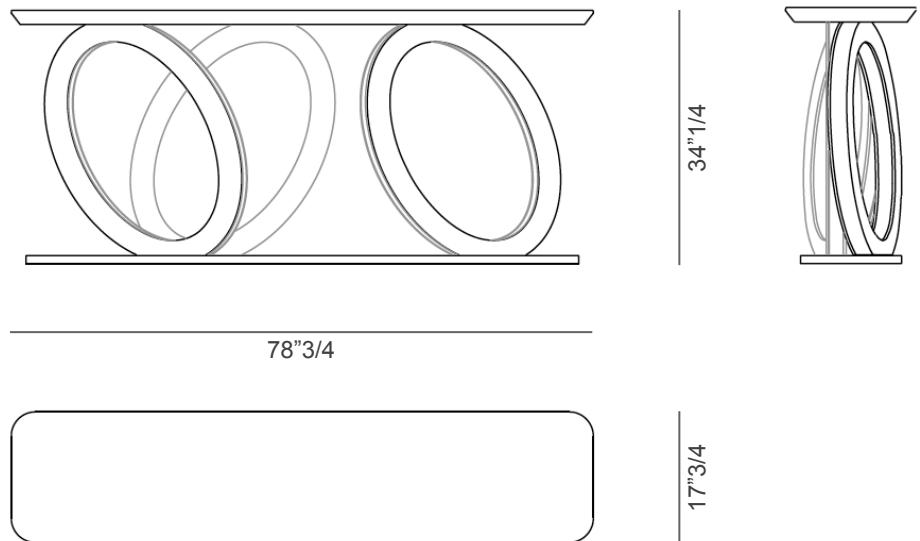

Fluxus

Design: Massimiliano Raggi

Description

Console with metal frame and oval rings in distressed paint finish or polished chrome finish and matching decorative mosaic pattern. Base and top available in Black Aziz, Port Saint Laurent or Calacatta Gold marble. Made in Italy.

Fluxus

Dimensions

78"3/4W x 17"3/4D x 34"1/4H

(For more specifications, please refer to "Finishes & Materials")