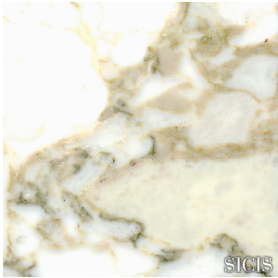

Product: Fluxus Console

BASE & TOP

Marble

Calacatta Gold

Nero Aziz

Port Saint Laurent

FRAME & OVAL RINGS

Metal, Distressed paint

Antique Silver

Antique Bronze

Champagne

Antique Gold

Metal

Polished Chrome