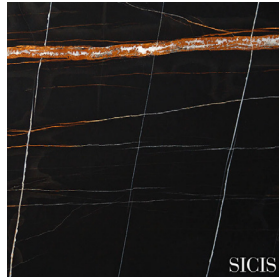

Product: Fluxus Console

BASE & TOP

Marble

Calacatta Gold

Nero Aziz

Port Saint Laurent

FRAME & OVAL RINGS

Metal, Distressed paint

Antique Silver

Antique Bronze

Champagne

Antique Gold

Metal

Polished Chrome