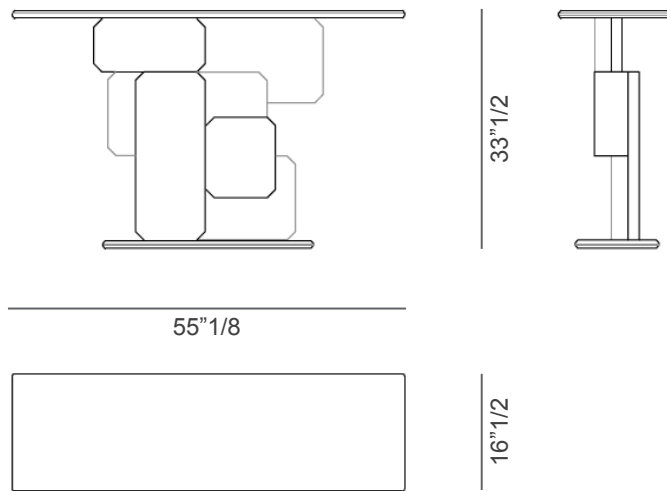

Vienna

Design: Massimiliano Raggi

Description

Console composed of octagonal pieces in distressed painted wood, with decorative inserts in mirror and tiny mosaic. Top with inset mirror. Made in Italy.

Finishes and materials

Structure: Wood, distressed paint finish.
Decorative Inserts: Mirror and Tiny Mosaic.
Top: Mirror.

(For more specifications, please refer to “Finishes & Materials”)

Vienna

Dimensions

55"1/8W x 16"1/2D x 33"1/2H