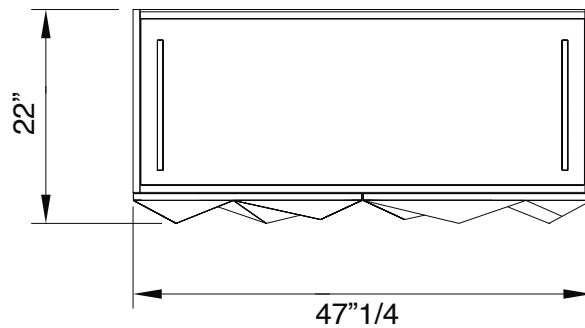

Quartz Cupboard

Description

Wooden cupboard with 2 doors. Internal glass shelves. Legs in transparent glass. Surface in matt lacquered, Canaletto Walnut, matt Ebony wood or antique dark brass.

Dimensions

47"1/4W x 22"D x 55"1/8H

Finishes and materials

Surface: Canaletto Walnut, matt lacquered, matt ebony wood or in antiqued dark brass

Internal shelves: Glass

Legs: Transparent glass

(For more specifications, please refer to "Finishes & Materials")