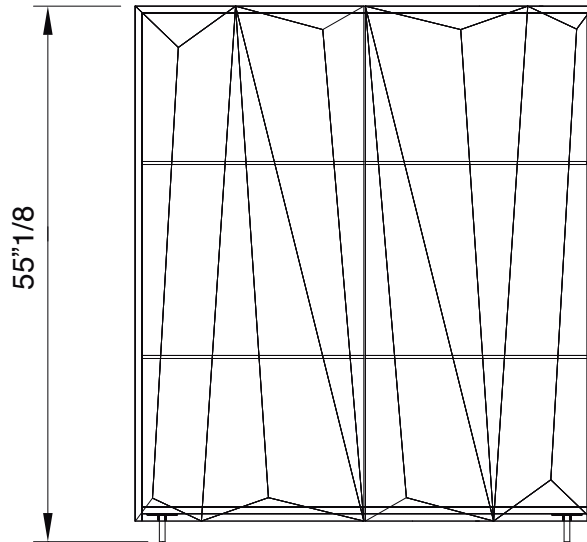

Quartz Cupboard

Description

Wooden cupboard with 2 doors. Internal glass shelves. Legs in transparent glass. Surface in matt lacquered, Canaletto Walnut, matt Ebony wood or antique dark brass.

Dimensions

47"1/4W x 22"D x 55"1/8H

Finishes and materials

Surface: Canaletto Walnut, matt lacquered, matt ebony wood or in antiqued dark brass

Internal shelves: Glass

Legs: Transparent glass

(For more specifications, please refer to "Finishes & Materials")