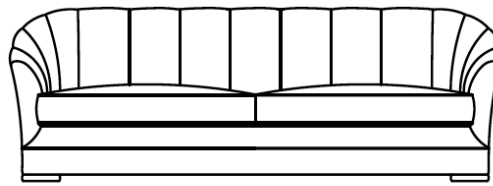

Diamond

Design: Massimiliano Raggi

Description

Sofa with solid timber and plywood structure. Padded with variable densities polyurethane foam and upholstered with fabrics and leathers as per collection. Feet with antique bronze or antique silver distressed paint finish. Made in Italy.

(For more specifications, please refer to "Finishes & Materials")

Diamond

Dimensions

A: 98"3/8W x 39"D x 34"5/8H

B: 115"3/4W x 39"D x 34"5/8H

A

34"5/8

98"3/8

39"

B

34"5/8

115"3/4

39"

(For more specifications, please refer to "Finishes & Materials")