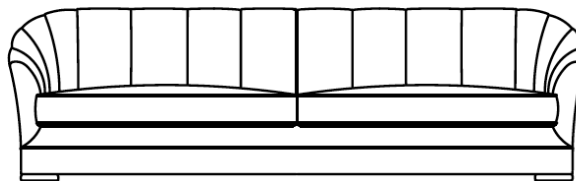

Diamond

Design: Massimiliano Raggi

Description

Sofa with solid timber and plywood structure. Padded with variable densities polyurethane foam and upholstered with fabrics and leathers as per collection. Feet with antique bronze or antique silver distressed paint finish. Made in Italy.

(For more specifications, please refer to "Finishes & Materials")

Diamond

Dimensions

A: 98"3/8W x 39"D x 34"5/8H

B: 115"3/4W x 39"D x 34"5/8H

A

34"5/8

98"3/8

39"

B

34"5/8

115"3/4

39"

(For more specifications, please refer to "Finishes & Materials")