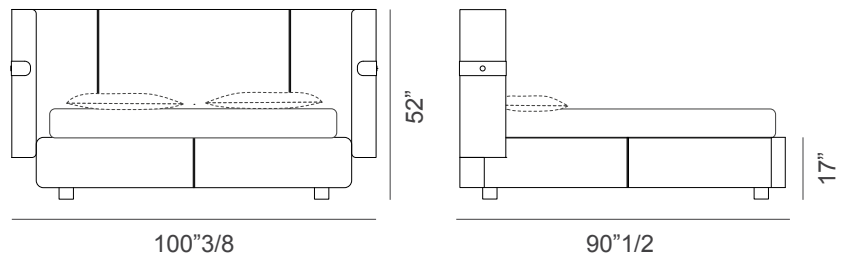

### *Description*

Bed with structure in wood covered in medium high density polyurethane foam and the upholstery, not removable, can be in fabric or leather.

The a wrap-around headboard is completed with an elegant metal ring available in a wide range of finishes. Made in Italy.

### *Dimensions*

#### **Bed size with headboard**

**King size:** 100"3/8W x 90"1/2D x 52"H  
(To fit American KING size Mattress 76"3/4 x 80")

**Bed base height:** 17"