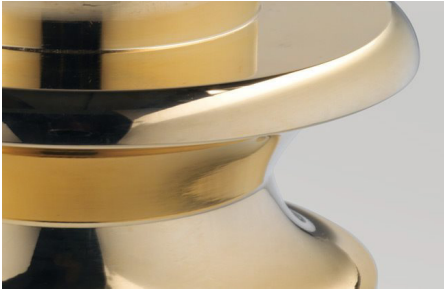

Product: Edge Side Table

TOP

Special finishes

Double-faced Glass with "Metal-mesh"

SEE MORE SAMPLES ON THE NEXT PAGES

STRUCTURE

Metal

Bright Light Gold

Matt Champagne Gold

Bright Chrome

Bright Black Chrome

Bright Pink Gold

Matt Pink Gold

Matt Satin Bronze

Black Rose Gold

Bright Shaded Brown