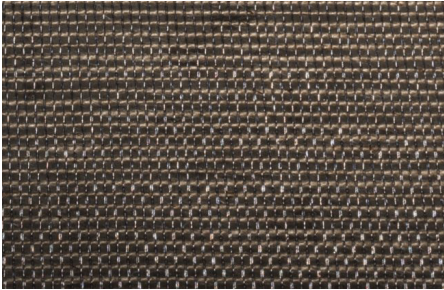

Product: Edge Side Table

TOP

Special finishes

Double-faced Glass with "Metal-mesh"

SEE MORE SAMPLES ON THE NEXT PAGES

STRUCTURE

Metal

Bright Light Gold

Matt Champagne Gold

Bright Chrome

Bright Black Chrome

Bright Pink Gold

Matt Pink Gold

Matt Satin Bronze

Black Rose Gold

Bright Shaded Brown