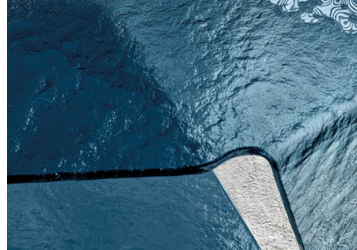

Product: Chimera Coffee Table

STRUCTURE

Curved and Hammered Tempered Glass

Smoked

Pacific Blue