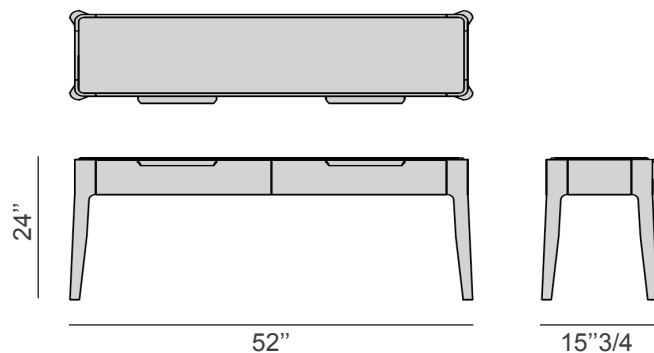

### *Description*

Console with two drawers. Frame in solid canaletta walnut and top in wood, marble or glass.

### *Dimensions*

52"W x 15"3/4D x 24"H