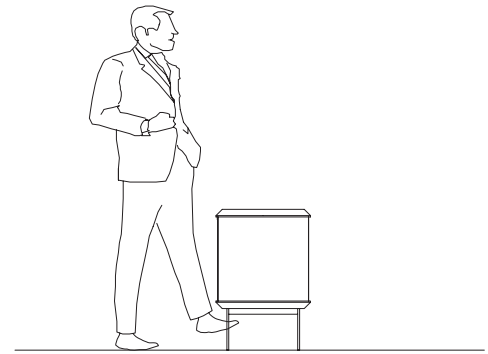

London

Design: Emanuele Missaglia

Description

Sideboard with base and top in bevelled wood and legs in metal, all in Bronze finish. Marble glass top insert. Four hinged doors and LED strip under the top with light switch sensor under the base. Glass shelves. Available in 2 versions: with structure in extra-clear glass and back in Marble Glass (A) or with structure in Supersilver glass with the 2 central doors and a section of the back with London engravings (B), very suitable as room divider. Made in Italy.

* For more specifications, please refer to the "Finishes & Materials" PDF

London

Dimensions

79"1/8W x 18"1/4D x 29"3/8H

79"1/8

29"3/8

18"1/4

- Led system with light switch sensor