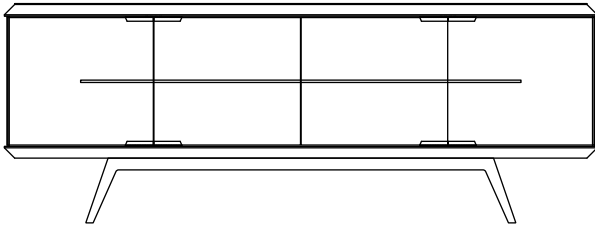

London

Design: Emanuele Missaglia

Description

Sideboard with base and top in bevelled wood and legs in metal, all in Bronze finish. Marble glass top insert. Four hinged doors and LED strip under the top with light switch sensor under the base. Glass shelves. Available in 2 versions: with structure in extra-clear glass and back in Marble Glass (A) or with structure in Supersilver glass with the 2 central doors and a section of the back with London engravings (B), very suitable as room divider. Made in Italy.

Finishes & Materials

Top, Base: Bevelled wood, Bronze finish.
Legs: Metal, Bronze finish.
Top Insert: Marble Glass.
Handles & Hinges: Polished Chrome.
Version A: Doors and sides in extra-clear glass and back in Marble Glass.
Version B: Doors, sides and back in Supersilver glass with London engravings in the two central doors and a section of the back.

* For more specifications, please refer to the "Finishes & Materials" PDF

London

Dimensions

79"1/8W x 18"1/4D x 29"3/8H

79"1/8

29"3/8

18"1/4

- Led system with light switch sensor