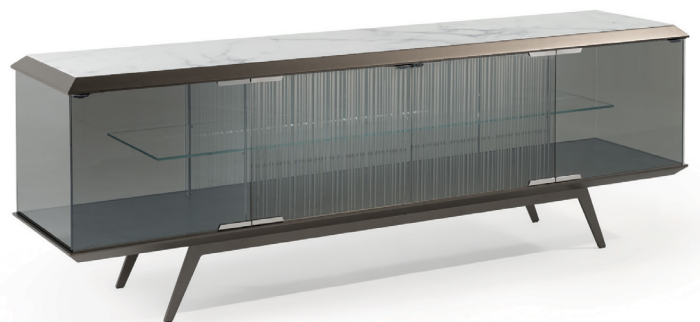

Version B

* For more specifications, please refer to the "Finishes & Materials" PDF