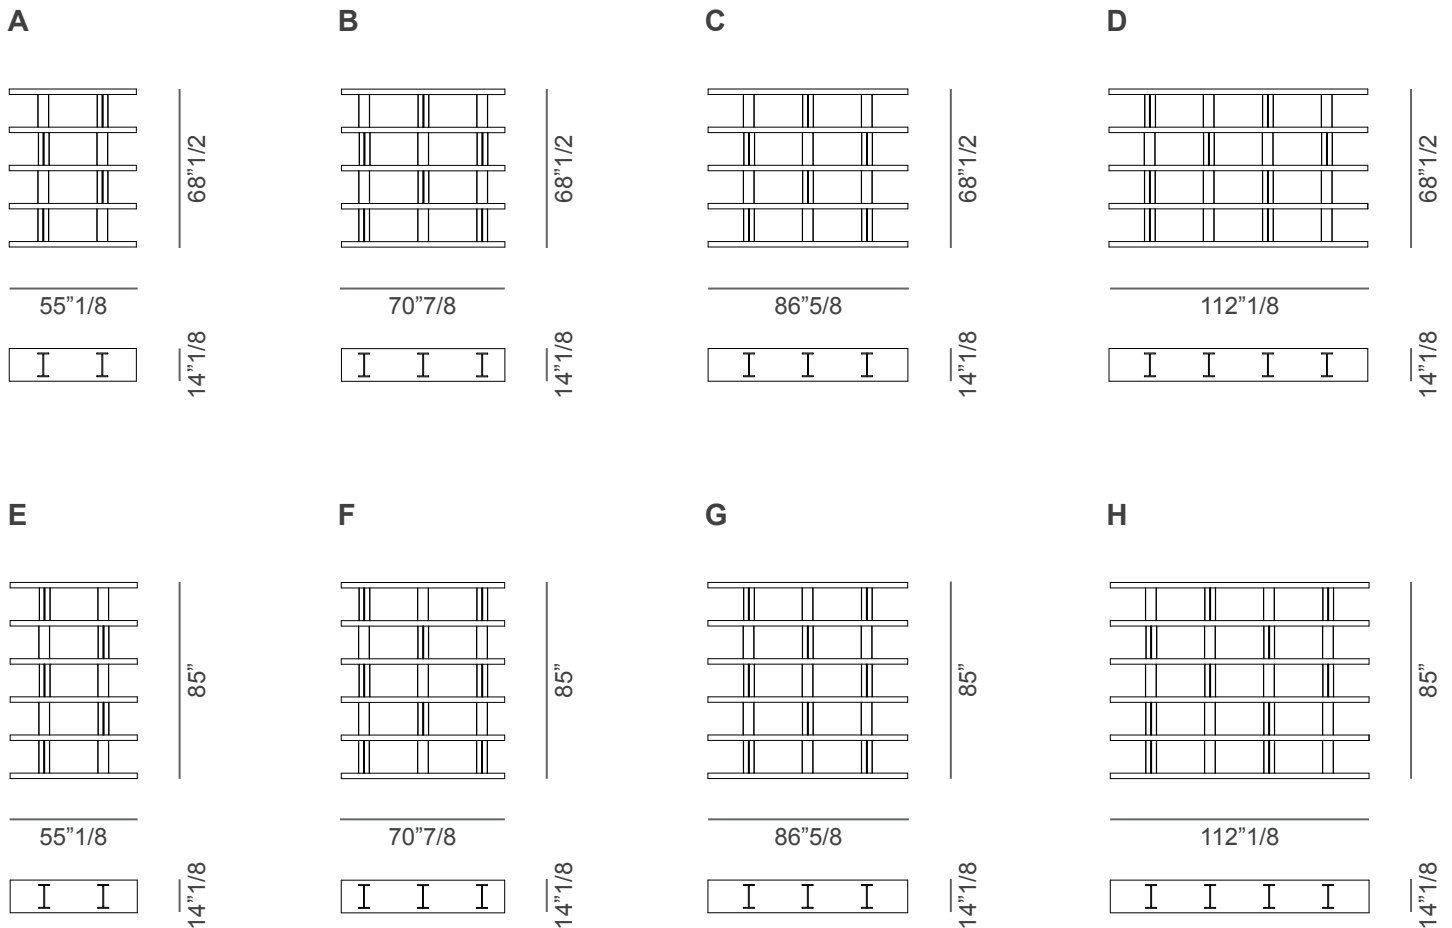

## Tango T

### Dimensions

#### 5 Shelves

- A: 55"1/8W x 14"1/8D x 68"1/2H
- B: 70"7/8W x 14"1/8D x 68"1/2H
- C: 86"5/8W x 14"1/8D x 68"1/2H
- D: 112"1/8W x 14"1/8D x 68"1/2H

#### 6 Shelves

- E: 55"1/8W x 14"1/8D x 85"H
- F: 70"7/8W x 14"1/8D x 85"H
- G: 86"5/8W x 14"1/8D x 85"H
- H: 112"1/8W x 14"1/8D x 85"H

\* For more specifications, please refer to the "Finishes & Materials" PDF