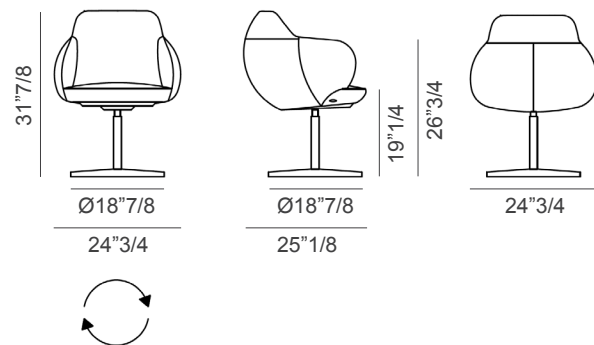

Bombè X

Description

Swiveling armchair with 4 spokes base in titanium, bronze, graphite or black embossed lacquered steel.

Seat and back upholstered in fabric, synthetic nubuck, synthetic leather, soft leather or soft leather glove. Made in Italy.

Dimensions

24"3/4W x 25"1/8D x 31"7/8H

Seat height: 19"1/4

Armrest height: 26"3/4

Finishes & Materials

Cover: C.O.M. Fabric / Fabric / C.O.L. / Synthetic nubuck / Soft leather / Synthetic leather / Soft leather glove.