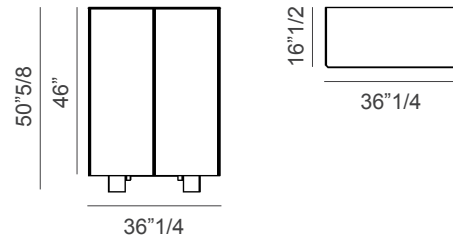

Boutique Alta

Design: Alberto Danese

Dimensions

36"1/4W x 16"1/2D x 50"5/8H

Description

Sideboard with structure and feet in black embossed lacquered steel (GFM73), doors and sides in smoke glass with stripes in black painted glass. Top and bottom in black painted frosted glass, internal back covered and quilted in soft leather or synthetic leather. Internal shelves in fumé glass. LED light. Made in Italy.