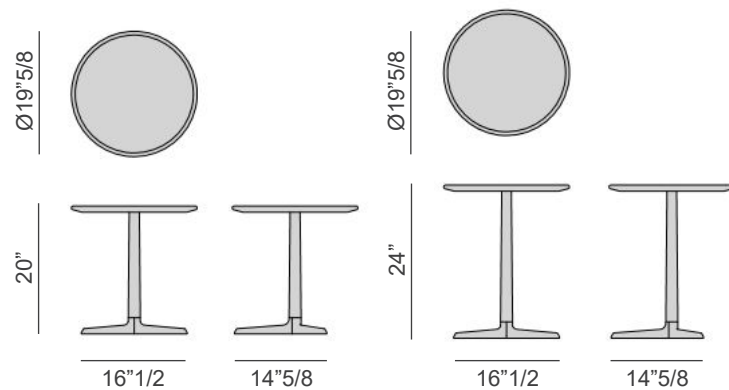

Pausa

Design: T. Colzani

Description

Side table with frame in solid canaletto walnut and back lacquered glass top.

Dimensions

Ø19"5/8 x 20"H
Ø19"5/8 x 24"H

Finishes and materials

Glass Top: White, Black or Granata Lacquered.