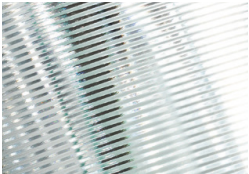

Product: Aria Ceiling Lamp

SHADE

Ribbed Glass

TRANSPARENT

CANOPY

Metal

BLACK

Wood