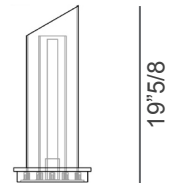

Aria

Design: Studio Marco Piva

Description

Table lamp with shade composed of two elements in ribbed curved glass, one transparent and one in Bronze finish, and inner shade in Rugiada finish Murano glass. Base in polished chrome metal and Bronze lacquered wood. LED lighting system (45W strip 24V with dimmer - approx. 500/600 lumens). Made in Italy.

Dimensions

Ø8"5/8 x 19"5/8H

LED lighting system

45W strip 24V with dimmer - 500/600 Lumen

* For more specifications, please refer to the "Finishes & Materials" PDF