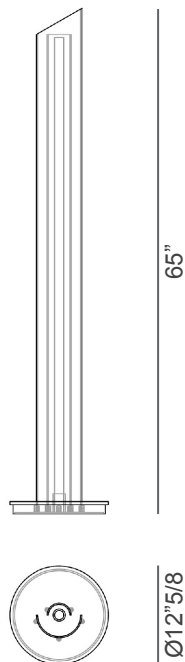

Aria

Design: Studio Marco Piva

Description

Floor lamp with shade composed of two elements in ribbed curved glass, one transparent and one in Bronze finish, and inner shade in Rugiada finish Murano glass. Base in polished chrome metal and Bronze lacquered wood. LED lighting system (165W strip 24V with dimmer - approx. 11,000 lumens). Made in Italy.

Finishes & Materials

Outer Shade: Two striped curved glass elements, one in transparent and one in Bronze finish.

Inner Shade: Rugiada finish Murano glass.

Base: Polished chrome metal, Bronze lacquered wood.

Dimensions

Ø12"5/8 x 65"H

LED lighting system

165W STRIP 24V with dimmer - 11000 Lumen

* For more specifications, please refer to the "Finishes & Materials" PDF