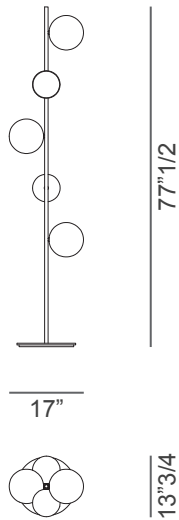

## Bulles XL

### *Description*

Floor lamp with metal structure in Bronze finish. Five spheres in borosilicate glass with shaded sputtering finish in Bronze, Copper, Silver or Gold. Internal LED (5x3,5W G9 3000K). Made in Italy.

## Bulles XL

---

### *Dimensions*

17"W x 13"3/4D x 77"1/2H - 5 Spheres (2 x Ø6"1/4 and 3 x Ø7"7/8)