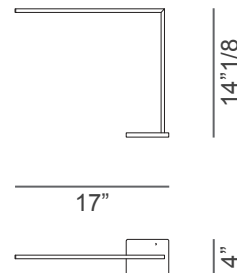

Essential

Design: Tulczinsky

Description

Table lamp in metal with Dark Brass finish.
LED lighting with 5W Strip (24V 2700K)
with touch-system switch. Made in Italy.

Finishes & Materials

Structure: Metal, Dark Brass finish.

LED lighting system

5W STRIP 24V 2700K - 500 Lumen

Dimensions

17"W x 4"D x 14"1/8"H

TOUCH SYSTEM

* For more specifications, please refer to the "Finishes & Materials" PDF