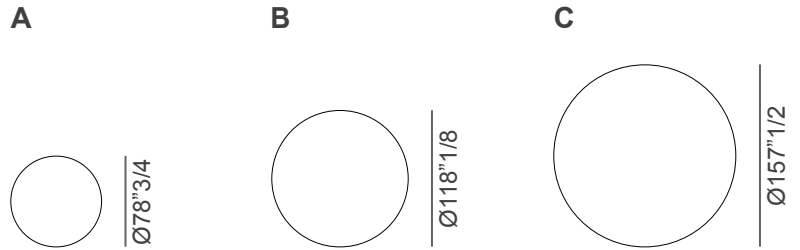

Finishes & Materials

Latte, Beige, Tortora, Tortora scuro, Grigio or Carbone.

* For more specifications, please refer to the "Finishes & Materials" PDF

Manin

Dimensions

- A: $\text{Ø}78''\frac{3}{4}$
- B: $\text{Ø}118''\frac{1}{8}$
- C: $\text{Ø}157''\frac{1}{2}$
- D: $78''\frac{3}{4}\text{W} \times 78''\frac{3}{4}\text{D}$
- E: $118''\frac{1}{8}\text{W} \times 118''\frac{1}{8}\text{D}$
- F: $137''\frac{3}{4}\text{W} \times 137''\frac{3}{4}\text{D}$
- G: $157''\frac{1}{2}\text{W} \times 157''\frac{1}{2}\text{D}$
- H: $55''\frac{1}{8}\text{W} \times 78''\frac{3}{4}\text{D}$
- I: $78''\frac{3}{4}\text{W} \times 118''\frac{1}{8}\text{D}$
- J: $98''\frac{3}{8}\text{W} \times 137''\frac{3}{4}\text{D}$
- K: $118''\frac{1}{8}\text{W} \times 157''\frac{1}{2}\text{D}$
- L: $157''\frac{1}{2}\text{W} \times 196''\frac{7}{8}\text{D}$
- M: $157''\frac{1}{2}\text{W} \times 236''\frac{1}{4}\text{D}$