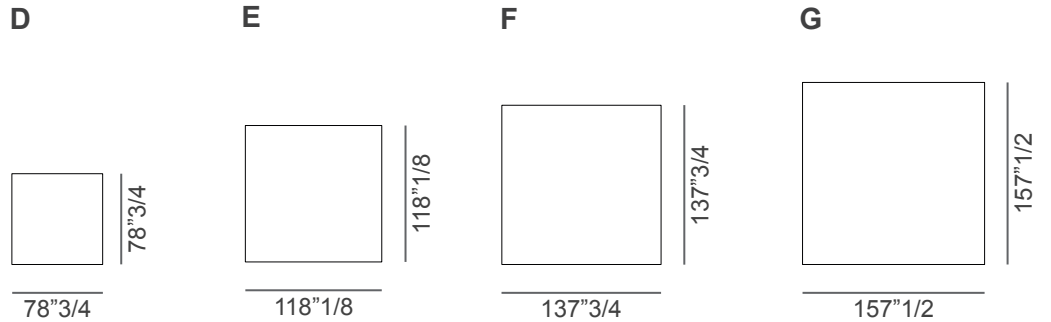

Finishes & Materials

Latte, Beige, Tortora, Tortora scuro, Grigio or Carbone.

* For more specifications, please refer to the "Finishes & Materials" PDF

Manin

Dimensions

- A: $\text{Ø}78''\frac{3}{4}$
- B: $\text{Ø}118''\frac{1}{8}$
- C: $\text{Ø}157''\frac{1}{2}$
- D: $78''\frac{3}{4}\text{W} \times 78''\frac{3}{4}\text{D}$
- E: $118''\frac{1}{8}\text{W} \times 118''\frac{1}{8}\text{D}$
- F: $137''\frac{3}{4}\text{W} \times 137''\frac{3}{4}\text{D}$
- G: $157''\frac{1}{2}\text{W} \times 157''\frac{1}{2}\text{D}$
- H: $55''\frac{1}{8}\text{W} \times 78''\frac{3}{4}\text{D}$
- I: $78''\frac{3}{4}\text{W} \times 118''\frac{1}{8}\text{D}$
- J: $98''\frac{3}{8}\text{W} \times 137''\frac{3}{4}\text{D}$
- K: $118''\frac{1}{8}\text{W} \times 157''\frac{1}{2}\text{D}$
- L: $157''\frac{1}{2}\text{W} \times 196''\frac{7}{8}\text{D}$
- M: $157''\frac{1}{2}\text{W} \times 236''\frac{1}{4}\text{D}$