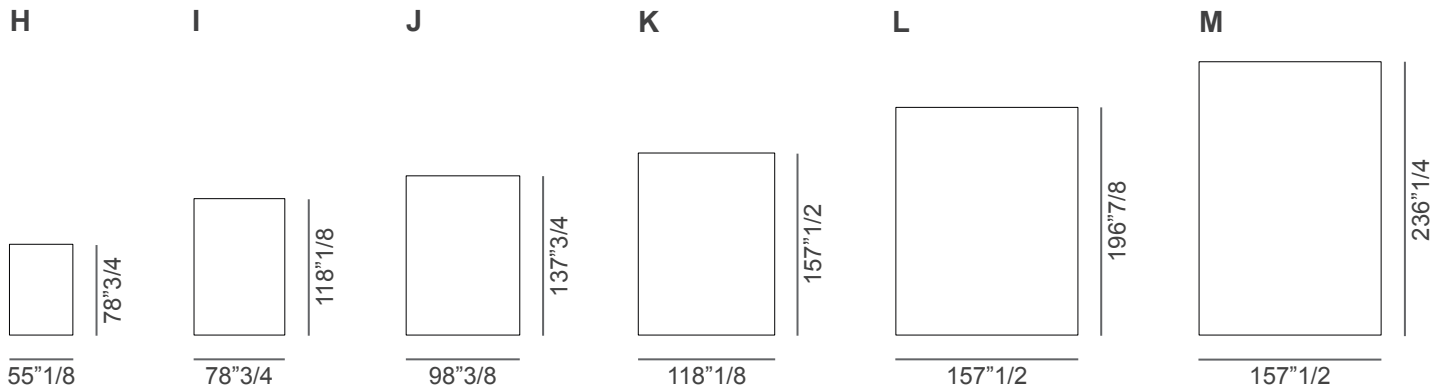

Manin

Description

Velvet carpet with red thread edging. Available in various sizes and colors. Suitable for both residential and contract high-traffic areas such as hotels, trade fairs, offices, shops. Made in Italy.

Finishes & Materials

Latte, Beige, Tortora, Tortora scuro, Grigio or Carbone.

* For more specifications, please refer to the "Finishes & Materials" PDF

Manin

Dimensions

- A: $\text{Ø}78''\frac{3}{4}$
- B: $\text{Ø}118''\frac{1}{8}$
- C: $\text{Ø}157''\frac{1}{2}$
- D: $78''\frac{3}{4}\text{W} \times 78''\frac{3}{4}\text{D}$
- E: $118''\frac{1}{8}\text{W} \times 118''\frac{1}{8}\text{D}$
- F: $137''\frac{3}{4}\text{W} \times 137''\frac{3}{4}\text{D}$
- G: $157''\frac{1}{2}\text{W} \times 157''\frac{1}{2}\text{D}$
- H: $55''\frac{1}{8}\text{W} \times 78''\frac{3}{4}\text{D}$
- I: $78''\frac{3}{4}\text{W} \times 118''\frac{1}{8}\text{D}$
- J: $98''\frac{3}{8}\text{W} \times 137''\frac{3}{4}\text{D}$
- K: $118''\frac{1}{8}\text{W} \times 157''\frac{1}{2}\text{D}$
- L: $157''\frac{1}{2}\text{W} \times 196''\frac{7}{8}\text{D}$
- M: $157''\frac{1}{2}\text{W} \times 236''\frac{1}{4}\text{D}$