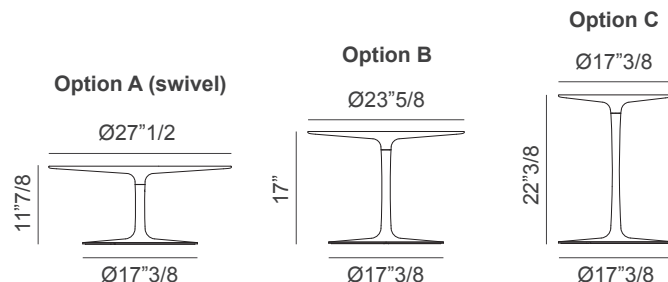

### Description

Round coffee tables in three dimensions. Base with central leg made of painted aluminum, in the colors matt white or gloss black. The top is available in matt white Cristalplant® or gloss black Ceramilux®. Only the table with top in Ø27"1/2 is swivel. Made in Italy.

### Dimensions

- A) Ø27"1/2 x 11"7/8H
- B) Ø23"5/8 x 17"H
- C) Ø17"3/8 x 22"3/8H
- Base:** Ø17"3/8