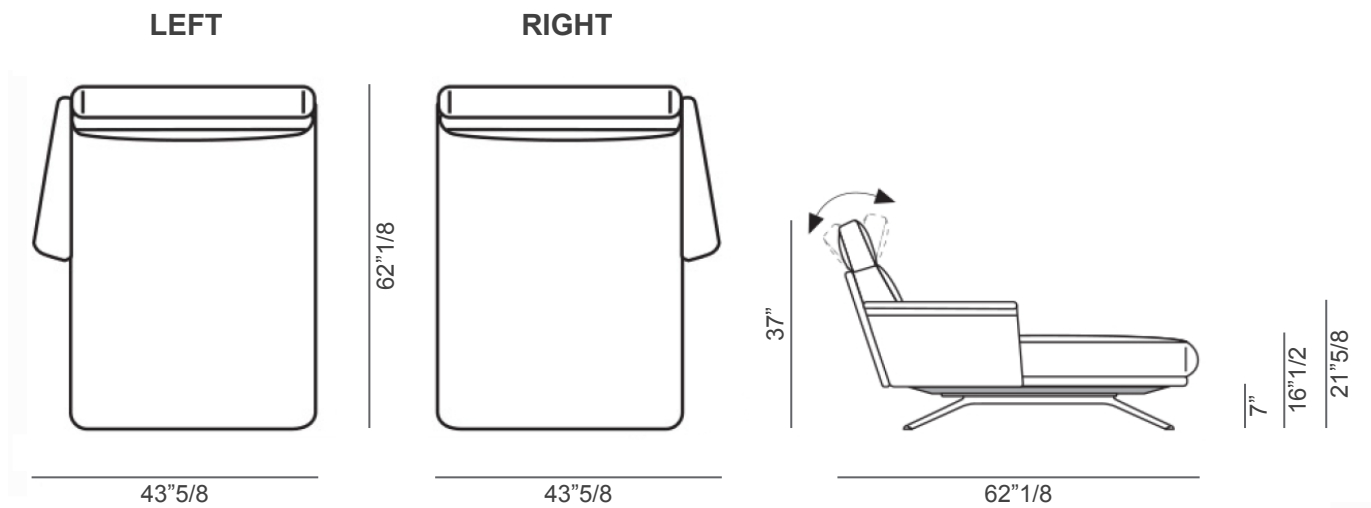

### Dimensions

#### SIDE ELEMENTS

**A:** 69"5/8W x 38"5/8D x 37"H

**B:** 81"1/2W x 38"5/8D x 37"H

**C:** 93"1/4W x 38"5/8D x 37"H

**Seat height:** 16"1/2

**Armrest height:** 21"5/8

81"1/2

**C**

93"1/4

38"5/8

93"1/4

\* For more specifications, please refer to the "Finishes & Materials" PDF

### CHAISE LOUNGE

43"5/8W x 62"1/8D x 37"H

Seat height: 16"1/2

Armrest height: 21"5/8