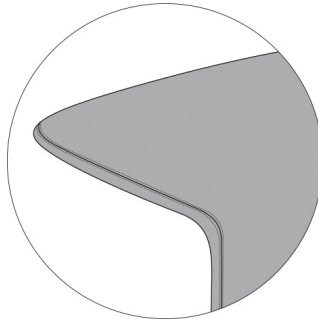

Leather armrest