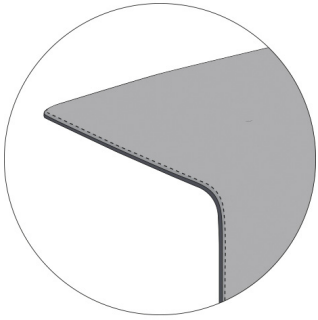

Nilson

Dark brown hide leather armrest