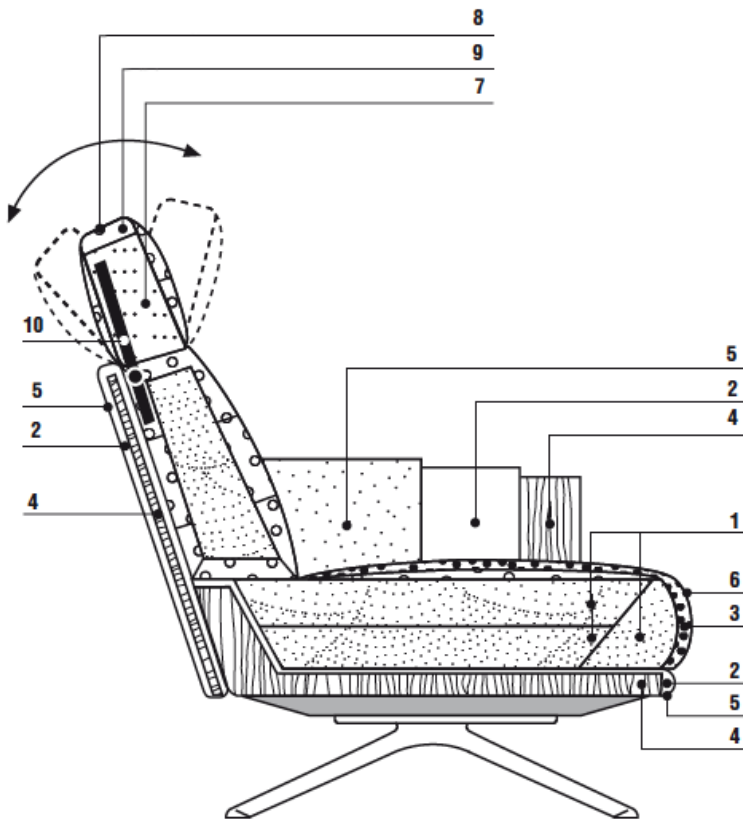

1. Differentiated density polyurethane
2. Polyurethane
3. Polyester fibers
4. Frame in solid wood and plywood
5. Velfodera
6. Fabric lining
7. Polyurethane insert
8. Featherproof fabric cover
9. Feathers
10. Metal mechanism

Feet:
Bronze lacquered cast aluminum

specifications, please refer to the "Finishes & Materials" PDF