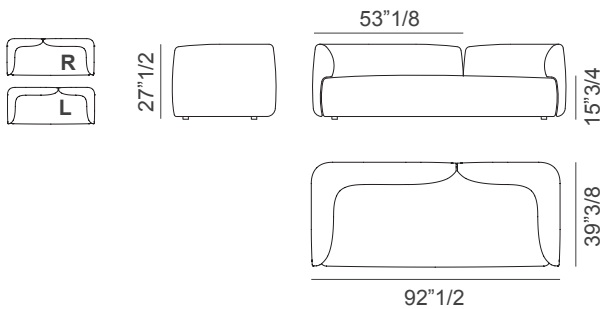

Also, standard decorative cushions (19"5/8 x 11"7/8 • 15"3/4 x 15"3/4 • 19"5/8 x 19"5/8), Cosy additional cushions and the Cosy side table, are available upon request. The leather option is available just for the decorative and additional cushions. Cosy additional cushions (with down filling and lateral strip):

- Square cushion 23"5/8 x 23"5/8 • Square cushion 19"5/8 x 19"5/8
- Rectangular cushion 29"1/2 x 15"3/4 • Lower back cushion 29"1/2 x 9"7/8

Made in Italy.

Finishes & Materials

Cover: C.O.M. Fabric / Fabric (Cat. B/C/D/E/F/G).

Frame: Solid and multilayer wood.

* For more specifications, please refer to the "Finishes & Materials" PDF

Cosy

Dimensions

2S Sofa a: 76³/₄W x 39³/₈D x 27¹/₂H

2S Sofa b: 76³/₄W x 39³/₈D x 31¹/₂H

3S Sofa a: 92¹/₂W x 39³/₈D x 27¹/₂H

3S Sofa b: 92¹/₂W x 39³/₈D x 31¹/₂H

2 modules sofa: 72⁷/₈ + 72⁷/₈W x 39³/₈D x 27¹/₂H

Seat height: 15³/₄

2S Sofa a

2S Sofa b

3S Sofa a

3S Sofa b

2 modules Sofa