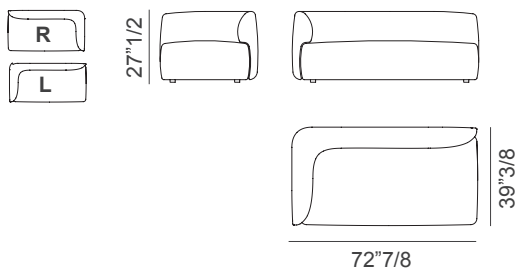

2 modules Sofa

Module