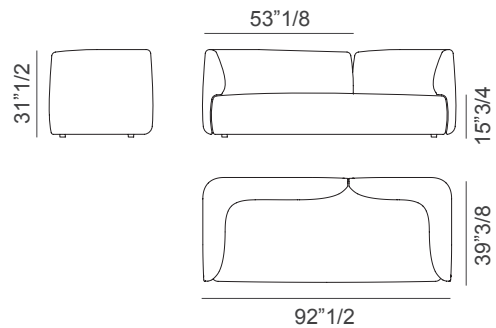

Also, standard decorative cushions (19"5/8 x 11"7/8 • 15"3/4 x 15"3/4 • 19"5/8 x 19"5/8), Cosy additional cushions and the Cosy side table, are available upon request. The leather option is available just for the decorative and additional cushions. Cosy additional cushions (with down filling and lateral strip):

- Square cushion 23"5/8 x 23"5/8 • Square cushion 19"5/8 x 19"5/8
- Rectangular cushion 29"1/2 x 15"3/4 • Lower back cushion 29"1/2 x 9"7/8

Made in Italy.

Finishes & Materials

Cover: C.O.M. Fabric / Fabric (Cat. B/C/D/E/F/G).

Frame: Solid and multilayer wood.

* For more specifications, please refer to the "Finishes & Materials" PDF

Cosy

Dimensions

2S Sofa a: 76³/₄W x 39³/₈D x 27¹/₂H

2S Sofa b: 76³/₄W x 39³/₈D x 31¹/₂H

3S Sofa a: 92¹/₂W x 39³/₈D x 27¹/₂H

3S Sofa b: 92¹/₂W x 39³/₈D x 31¹/₂H

2 modules sofa: 72⁷/₈ + 72⁷/₈W x 39³/₈D x 27¹/₂H

Seat height: 15³/₄

2S Sofa a

2S Sofa b

3S Sofa a

3S Sofa b

2 modules Sofa