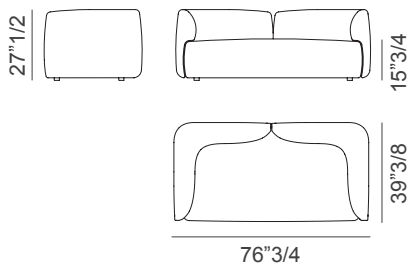

Also, standard decorative cushions (19"5/8 x 11"7/8 • 15"3/4 x 15"3/4 • 19"5/8 x 19"5/8), Cosy additional cushions and the Cosy side table, are available upon request. The leather option is available just for the decorative and additional cushions. Cosy additional cushions (with down filling and lateral strip):

- Square cushion 23"5/8 x 23"5/8 • Square cushion 19"5/8 x 19"5/8
- Rectangular cushion 29"1/2 x 15"3/4 • Lower back cushion 29"1/2 x 9"7/8

Made in Italy.

Finishes & Materials

Cover: C.O.M. Fabric / Fabric (Cat. B/C/D/E/F/G).

Frame: Solid and multilayer wood.

* For more specifications, please refer to the "Finishes & Materials" PDF

Cosy

Dimensions

2S Sofa a: 76³/₄W x 39³/₈D x 27¹/₂H

2S Sofa b: 76³/₄W x 39³/₈D x 31¹/₂H

3S Sofa a: 92¹/₂W x 39³/₈D x 27¹/₂H

3S Sofa b: 92¹/₂W x 39³/₈D x 31¹/₂H

2 modules sofa: 72⁷/₈ + 72⁷/₈W x 39³/₈D x 27¹/₂H

Seat height: 15³/₄

2S Sofa a

2S Sofa b

3S Sofa a

3S Sofa b

2 modules Sofa