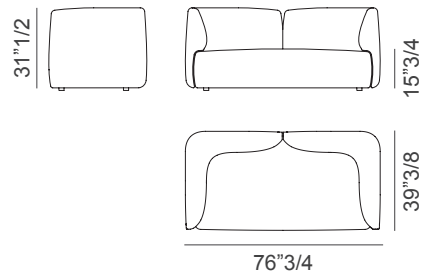

Also, standard decorative cushions (19"5/8 x 11"7/8 • 15"3/4 x 15"3/4 • 19"5/8 x 19"5/8), Cosy additional cushions and the Cosy side table, are available upon request. The leather option is available just for the decorative and additional cushions. Cosy additional cushions (with down filling and lateral strip):

- Square cushion 23"5/8 x 23"5/8 • Square cushion 19"5/8 x 19"5/8
- Rectangular cushion 29"1/2 x 15"3/4 • Lower back cushion 29"1/2 x 9"7/8

Made in Italy.

Finishes & Materials

Cover: C.O.M. Fabric / Fabric (Cat. B/C/D/E/F/G).

Frame: Solid and multilayer wood.

* For more specifications, please refer to the "Finishes & Materials" PDF

Cosy

Dimensions

2S Sofa a: 76³/₄W x 39³/₈D x 27¹/₂H

2S Sofa b: 76³/₄W x 39³/₈D x 31¹/₂H

3S Sofa a: 92¹/₂W x 39³/₈D x 27¹/₂H

3S Sofa b: 92¹/₂W x 39³/₈D x 31¹/₂H

2 modules sofa: 72⁷/₈ + 72⁷/₈W x 39³/₈D x 27¹/₂H

Seat height: 15³/₄

2S Sofa a

2S Sofa b

3S Sofa a

3S Sofa b

2 modules Sofa