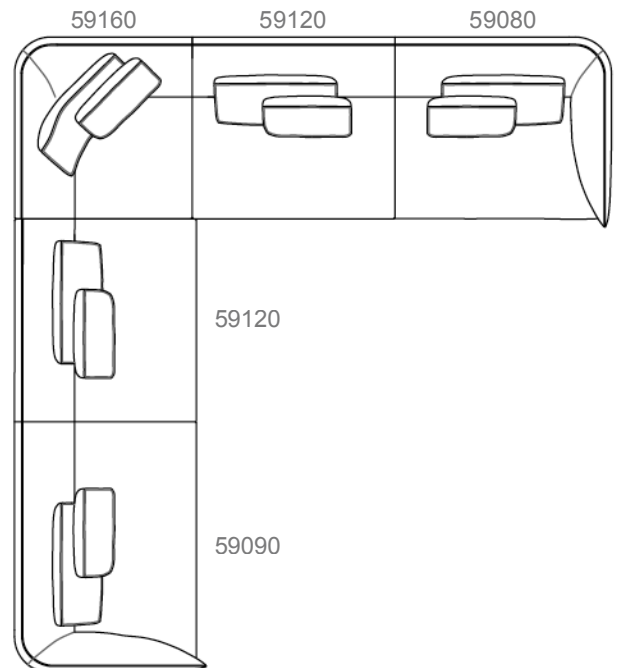

### Dimensions

#### Decorative cushions:

(3x) 18"7/8 x 11"3/8

(3x) 24"3/4 x 16"1/2

#### Composition 2:

129"1/2W x 137"D x 30"5/8H

Seat height: 16"1/8

Armrest height: 26"3/4

129"1/2

59160

59120

59080

### Composition 5:

173"5/8W x 137"D x 30"5/8H

Seat height: 16"1/8

Armrest height: 26"3/4

173"5/8