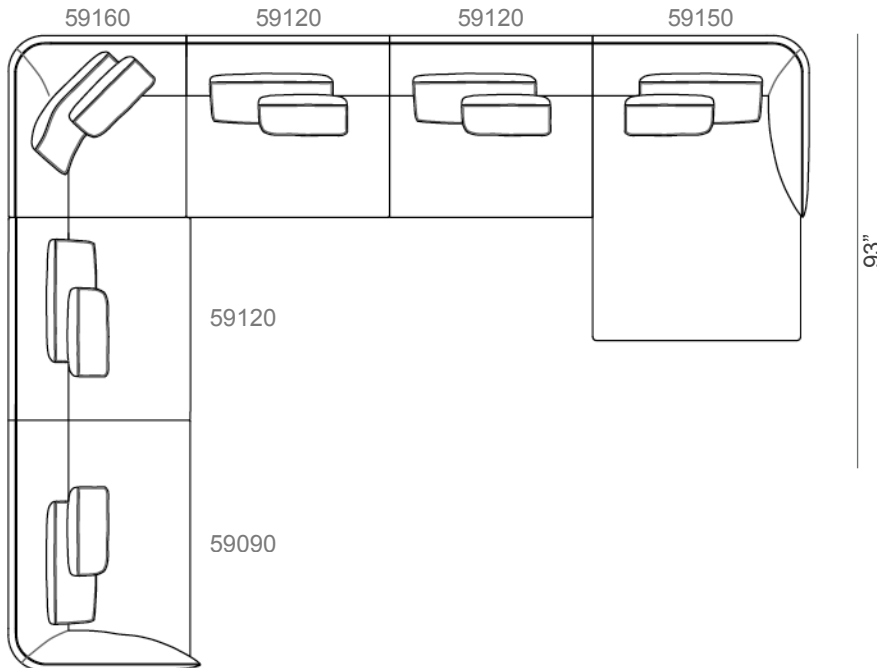

### Composition 4:

95"1/4W x 66"1/2D x 30"5/8H

Seat height: 16"1/8

Armrest height: 26"3/4

95"1/4

59160

59120

59080

### Decorative cushions:

(2x) 18"7/8 x 11"3/8

(2x) 24"3/4 x 16"1/2

\* For more specifications, please refer to the "Finishes & Materials" PDF

### Composition 5:

173"5/8W x 137"D x 30"5/8H

Seat height: 16"1/8

Armrest height: 26"3/4

173"5/8

### Decorative cushions:

(6x) 18"7/8 x 11"3/8

(6x) 24"3/4 x 16"1/2

\* For more specifications, please refer to the "Finishes & Materials" PDF