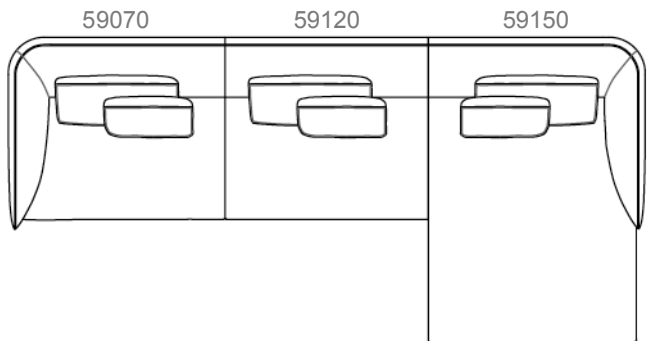

### Dimensions

#### Composition 1:

139"3/8W x 66"1/2D x 30"5/8H

Seat height: 16"1/8

Armrest height: 26"3/4

16"1/8  
26"3/4  
30"5/8

139"3/8

59070

59120

#### Composition 2:

129"1/2W x 137"D x 30"5/8H

Seat height: 16"1/8

Armrest height: 26"3/4

129"1/2

59160

59120

59080

### Composition 5:

173"5/8W x 137"D x 30"5/8H

Seat height: 16"1/8

Armrest height: 26"3/4

173"5/8