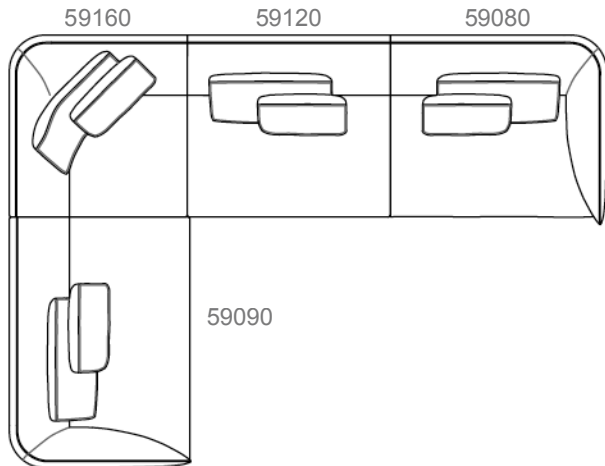

#### Decorative cushions:

(5x) 18"7/8 x 11"3/8

(5x) 24"3/4 x 16"1/2

\* For more specifications, please refer to the "Finishes & Materials" PDF

### Composition 3:

129"1/2W x 93"D x 30"5/8H

Seat height: 16"1/8

Armrest height: 26"3/4

129"1/2

16"1/8

26"3/4

30"5/8

### Composition 4:

95"1/4W x 66"1/2D x 30"5/8H

Seat height: 16"1/8

Armrest height: 26"3/4

95"1/4

59160

59120

59080

### Composition 5:

173"5/8W x 137"D x 30"5/8H

Seat height: 16"1/8

Armrest height: 26"3/4

173"5/8