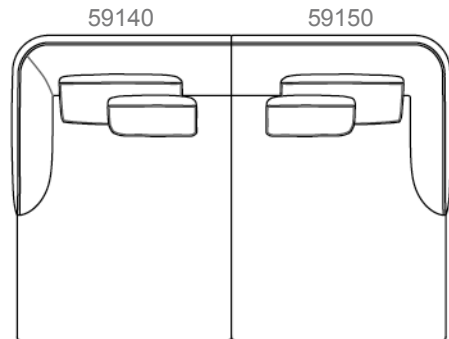

59140

59150

Decorative cushions:

(4x) 18"7/8 x 11"3/8

(4x) 24"3/4 x 16"1/2

Decorative cushions:

(2x) 18"7/8 x 11"3/8

(2x) 24"3/4 x 16"1/2

* For more specifications, please refer to the "Finishes & Materials" PDF