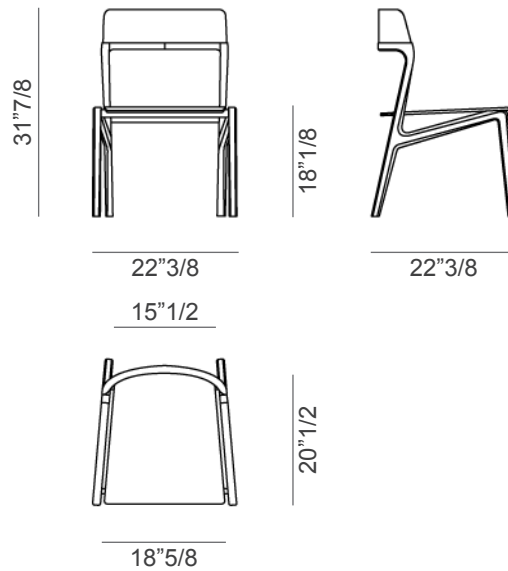

### *Dimensions*

22"3/8W x 22"3/8D x 31"7/8H

**Seat height: 18"1/8**

\* For more specifications, please refer to the "Finishes & Materials" PDF