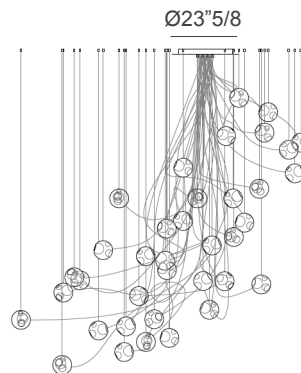

28 Semi Rigid

Design: Omer Arbel

Description

Suspension lamp designed to be horizontal, meaning that the pendants don't hang directly below, but instead trail off across a space, around a corner or simply deviate from their gravitational directive. As such, this fixture is designed to be hung from any number of optional swag points mounted elsewhere from the canopy.

Semi Rigid 28

Dimensions

Pendant size: Ø6"1/2 approx.

118"1/8 Max.H / Optional extra coax length (maximum length is 80')

28.1 Shallow

single pendant
(shallow canopy),
Ø4"5/8 brushed nickel
round canopy

28.1 Deep

28.1mo

single pendant
(mini outie canopy),
Ø1"1/2 white
polyurethane canopy

Semi Rigid 28

28.3
CLUSTER
three pendant fixture,
Ø6" brushed nickel
round canopy

28.7
CLUSTER
seven pendant fixture,
Ø8" brushed nickel
round canopy

28.19
CLUSTER
nineteen pendant
fixture, Ø19"3/4 white
polyurethane canopy

28.37
CLUSTER
thirty-seven pendant
fixture, Ø23"5/8 white
polyurethane canopy

28.61
CLUSTER
sixty-one pendant
fixture, Ø27"7/8 white
polyurethane canopy