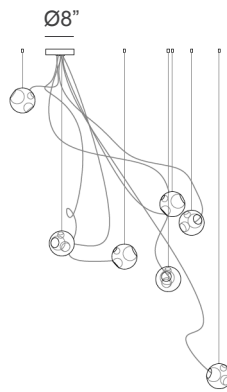

28.7
CLUSTER
seven pendant fixture,
Ø8" brushed nickel
round canopy