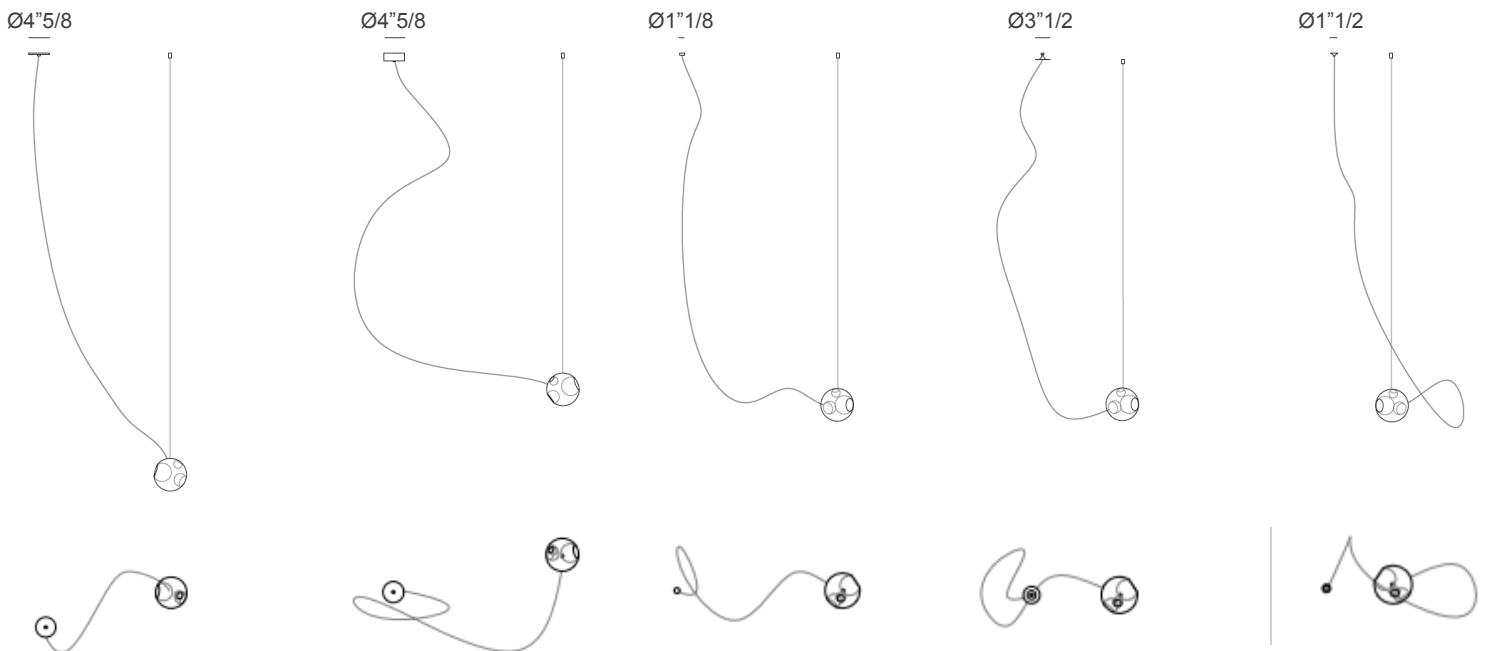

28 Semi Rigid

Design: Omer Arbel

Description

Suspension lamp designed to be horizontal, meaning that the pendants don't hang directly below, but instead trail off across a space, around a corner or simply deviate from their gravitational directive. As such, this fixture is designed to be hung from any number of optional swag points mounted elsewhere from the canopy.

Standard 28s are made with clear glass exterior spheres and milk white interior lamp holder cavities. 28s are possible with infinite versatility in color compositions, sizes and shapes.

The 28 semi-rigid is a flexible suspension system enables pendants to be nestled in close-knit groups or loosely composed in a wider field, allowing each piece to be perceived individually. Designed by Bocci.

Light source: 1.5W LED - 2500K or 20W Xenon - 2600K

Finishes & Materials

Pendants: Clear or colored glass.

Structure: Braided metal coaxial cable.

* For more specifications, please refer to the "Finishes & Materials" PDF

Semi Rigid 28

Dimensions

Pendant size: Ø6"1/2 approx.

118"1/8 Max.H / Optional extra coax length (maximum length is 80')

28.1 Shallow

single pendant
(shallow canopy),
Ø4"5/8 brushed nickel
round canopy

28.1 Deep