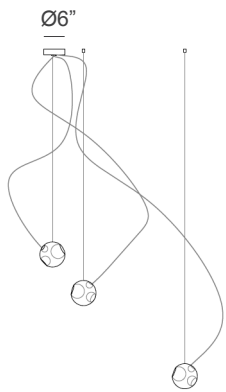

Semi Rigid 28

28.3
CLUSTER
three pendant fixture,
Ø6" brushed nickel
round canopy