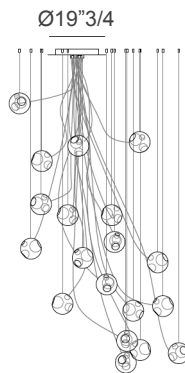

28 Semi Rigid

Design: Omer Arbel

Description

Suspension lamp designed to be horizontal, meaning that the pendants don't hang directly below, but instead trail off across a space, around a corner or simply deviate from their gravitational directive. As such, this fixture is designed to be hung from any number of optional swag points mounted elsewhere from the canopy.

Semi Rigid 28

Dimensions

Pendant size: Ø6"1/2 approx.

118"1/8 Max.H / Optional extra coax length (maximum length is 80')

28.1 Shallow

single pendant
(shallow canopy),
Ø4"5/8 brushed nickel
round canopy

28.1 Deep

28.1mo

single pendant
(mini outie canopy),
Ø1"1/2 white
polyurethane canopy

Semi Rigid 28

28.3
CLUSTER
three pendant fixture,
Ø6" brushed nickel
round canopy

28.7
CLUSTER
seven pendant fixture,
Ø8" brushed nickel
round canopy

28.19
CLUSTER
nineteen pendant
fixture, Ø19"3/4 white
polyurethane canopy

28.37
CLUSTER
thirty-seven pendant
fixture, Ø23"5/8 white
polyurethane canopy

28.61
CLUSTER
sixty-one pendant
fixture, Ø27"7/8 white
polyurethane canopy