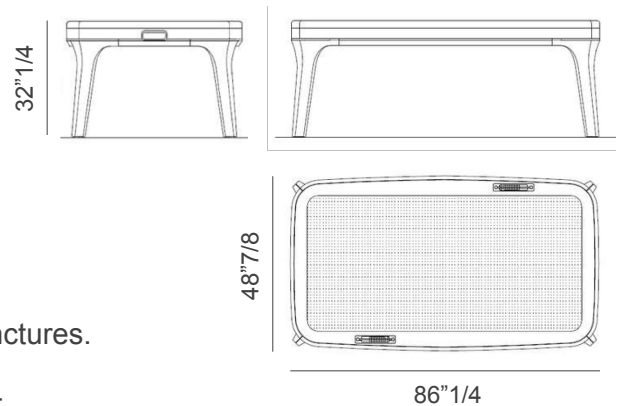

Finishes & Materials

Playing field: Metal laminate in different colors, with punctures.

Structure: Covered in european leather CAT. Soft.

Top edge: Veneered Noce canaletto or Ebony Makassar.