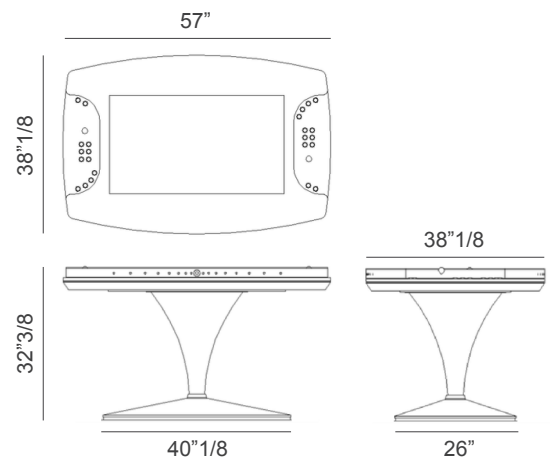

Vertigo

Description

Arcade table for two players with built-in Samsung 42 Inch LCD. 24kt gold plated joysticks and buttons. Lacquered tempered anti-reflective glass on top.

Two versions are available:

- . **Basic version:** All lacquered.
 - . **Deluxe version:** Cone-shape leg covered with leather CAT. Soft.
- Made in Italy.

Dimensions

57"W x 38"1/8D x 32"3/8H

* For more specifications, please refer to the "Finishes & Materials" PDF