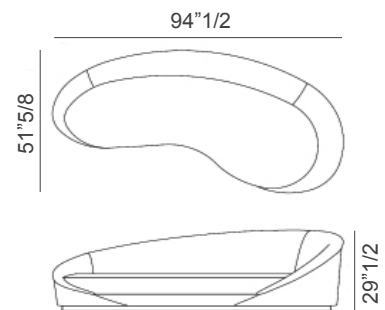

Wavy

Description

Comma-shaped upholstered sofa with polyurethane foam. Backrest with increasing height. Base made of plated steel band. Made in Italy.

Dimensions

94"1/2W x 51"5/8D x 29"1/2H

Finishes & Materials