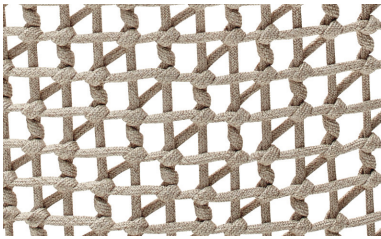

Product: Emma Floor Lamp

WEAVING LAMPSHADE

synthetic fiber rope

Var#rope - Beige

Var#rope - Dark Grey

STRUCTURE

Powder coated aluminum

White (Ral 9003)

Silk Grey (Ral 7044)

Denim

Rust (Ral 8002)

Metal Bronze

Green (Ral 6012)

Grey (Ral 7022)

Dark Brown (Ral 8022)

Black (Ral 9005)