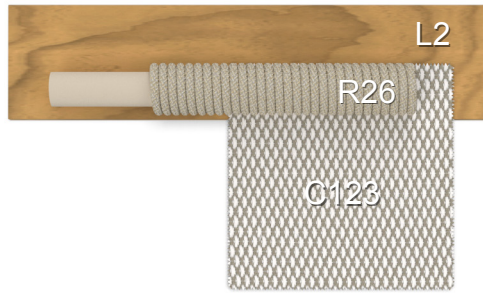

Product: Argo Wood Sofa

COMBINATIONS

A

ROSEWOOD LEGS (L11)
SNOWY WEAVING (R26)
BEIGE CUSHIONS (C123)

B

NATURAL TEAK LEGS (L2)
SNOWY WEAVING (R26)
BEIGE CUSHIONS (C123)

C

NATURAL TEAK LEGS (L2)
DARK GREY WEAVING (R8)
DARK GREY CUSHIONS (C124)

D

NATURAL TEAK LEGS (L2)
SNOWY WEAVING (R26)
PLAIN WHITE CUSHIONS (C130)

E

NATURAL TEAK LEGS (L2)
BLUE WEAVING (R27)
OCEAN BLUE CUSHIONS (C131)

DECORATIVE CUSHIONS' COVER

Fabric

C99 - Plain grey

C118 - Plain ochre

C121 - Plain beige

C123 - White-beige

C124 - Dark grey

C128 - Outmap blue

C130 - Plain white

C131 - Ocean blue