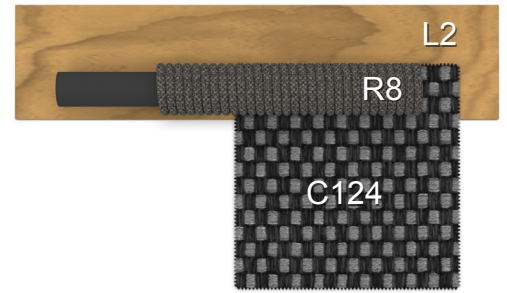

Product: Argo Wood Sofa

COMBINATIONS

A

ROSEWOOD LEGS (L11)
SNOWY WEAVING (R26)
BEIGE CUSHIONS (C123)

B

NATURAL TEAK LEGS (L2)
SNOWY WEAVING (R26)
BEIGE CUSHIONS (C123)

C

NATURAL TEAK LEGS (L2)
DARK GREY WEAVING (R8)
DARK GREY CUSHIONS (C124)

D

NATURAL TEAK LEGS (L2)
SNOWY WEAVING (R26)
PLAIN WHITE CUSHIONS (C130)

E

NATURAL TEAK LEGS (L2)
BLUE WEAVING (R27)
OCEAN BLUE CUSHIONS (C131)

DECORATIVE CUSHIONS' COVER

Fabric

C99 - Plain grey

C118 - Plain ochre

C121 - Plain beige

C123 - White-beige

C124 - Dark grey

C128 - Outmap blue

C130 - Plain white

C131 - Ocean blue