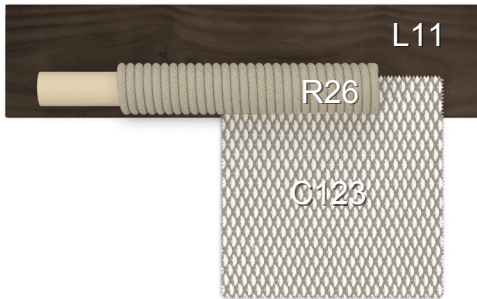

Product: Argo Wood Sofa

COMBINATIONS

A

ROSEWOOD LEGS (L11)
SNOWY WEAVING (R26)
BEIGE CUSHIONS (C123)

B

NATURAL TEAK LEGS (L2)
SNOWY WEAVING (R26)
BEIGE CUSHIONS (C123)

C

NATURAL TEAK LEGS (L2)
DARK GREY WEAVING (R8)
DARK GREY CUSHIONS (C124)

D

NATURAL TEAK LEGS (L2)
SNOWY WEAVING (R26)
PLAIN WHITE CUSHIONS (C130)

E

NATURAL TEAK LEGS (L2)
BLUE WEAVING (R27)
OCEAN BLUE CUSHIONS (C131)

DECORATIVE CUSHIONS' COVER

Fabric

C99 - Plain grey

C118 - Plain ochre

C121 - Plain beige

C123 - White-beige

C124 - Dark grey

C128 - Outmap blue

C130 - Plain white

C131 - Ocean blue