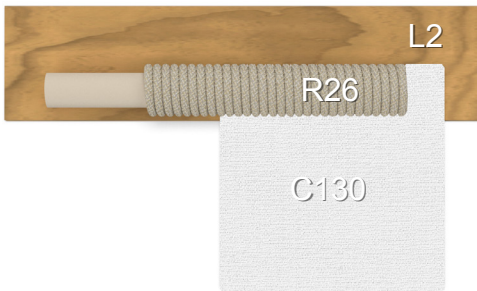

Product: Argo Wood Sofa

COMBINATIONS

A

ROSEWOOD LEGS (L11)
SNOWY WEAVING (R26)
BEIGE CUSHIONS (C123)

B

NATURAL TEAK LEGS (L2)
SNOWY WEAVING (R26)
BEIGE CUSHIONS (C123)

C

NATURAL TEAK LEGS (L2)
DARK GREY WEAVING (R8)
DARK GREY CUSHIONS (C124)

D

NATURAL TEAK LEGS (L2)
SNOWY WEAVING (R26)
PLAIN WHITE CUSHIONS (C130)

E

NATURAL TEAK LEGS (L2)
BLUE WEAVING (R27)
OCEAN BLUE CUSHIONS (C131)

DECORATIVE CUSHIONS' COVER

Fabric

C99 - Plain grey

C118 - Plain ochre

C121 - Plain beige

C123 - White-beige

C124 - Dark grey

C128 - Outmap blue

C130 - Plain white

C131 - Ocean blue