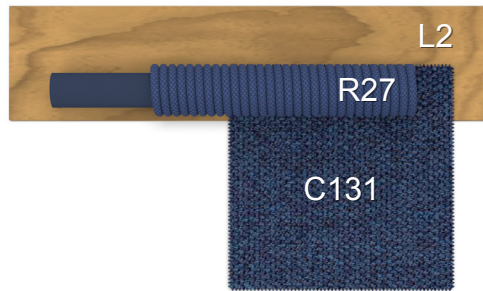

Product: Argo Wood Sofa

COMBINATIONS

A

ROSEWOOD LEGS (L11)
SNOWY WEAVING (R26)
BEIGE CUSHIONS (C123)

B

NATURAL TEAK LEGS (L2)
SNOWY WEAVING (R26)
BEIGE CUSHIONS (C123)

C

NATURAL TEAK LEGS (L2)
DARK GREY WEAVING (R8)
DARK GREY CUSHIONS (C124)

D

NATURAL TEAK LEGS (L2)
SNOWY WEAVING (R26)
PLAIN WHITE CUSHIONS (C130)

E

NATURAL TEAK LEGS (L2)
BLUE WEAVING (R27)
OCEAN BLUE CUSHIONS (C131)

DECORATIVE CUSHIONS' COVER

Fabric

C99 - Plain grey

C118 - Plain ochre

C121 - Plain beige

C123 - White-beige

C124 - Dark grey

C128 - Outmap blue

C130 - Plain white

C131 - Ocean blue