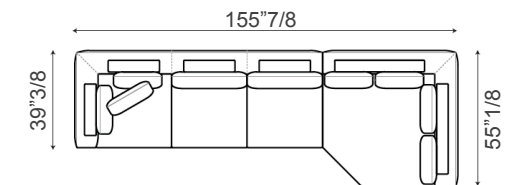

* For more specifications, please refer to the "Finishes & Materials" PDF

Superhiro

Compositions

Composition A

1 x EJ11 Meridiana dx
1 x FJ19 End section sofa dx

140"1/8W x 90"1/2D x 31"1/2H

Composition B

1 x FJ22 End section sofa sx
1 x EJ13 Chaise longue dx

125"1/8W x 63"D x 31"1/2H

Composition C

1 x EJ15 Inclined Penisola
1 x FJ31 Center section
1 x EJ12 Meridiana sx

171"5/8W x 90"1/2D x 31"1/2H

Composition D

1 x FJ22 End section sofa sx
1 x OJØ8 Ottoman
1 x FJ13 Corner sofa sx

163"3/4W x 94"1/2D x 31"1/2H

Composition E

1 x FJ28 End section corner sofa sx
1 x EJ15 Inclined Penisola

155"7/8W x 55"1/8D x 31"1/2H

* For more specifications, please refer to the "Finishes & Materials" PDF