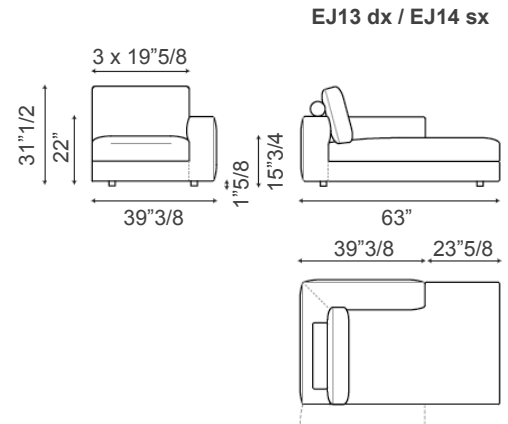

CHAISE LOUNGE