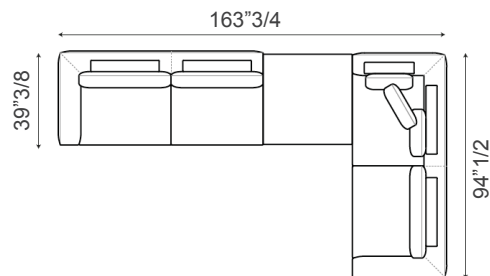

* For more specifications, please refer to the "Finishes & Materials" PDF

Superhiro

Compositions

Composition A

1 x EJ11 Meridiana dx
1 x FJ19 End section sofa dx

140"1/8W x 90"1/2D x 31"1/2H

Composition B

1 x FJ22 End section sofa sx
1 x EJ13 Chaise longue dx

125"1/8W x 63"D x 31"1/2H

Composition C

1 x EJ15 Inclined Penisola
1 x FJ31 Center section
1 x EJ12 Meridiana sx

171"5/8W x 90"1/2D x 31"1/2H

Composition D

1 x FJ22 End section sofa sx
1 x OJØ8 Ottoman
1 x FJ13 Corner sofa sx

163"3/4W x 94"1/2D x 31"1/2H

Composition E

1 x FJ28 End section corner sofa sx
1 x EJ15 Inclined Penisola

155"7/8W x 55"1/8D x 31"1/2H

* For more specifications, please refer to the "Finishes & Materials" PDF