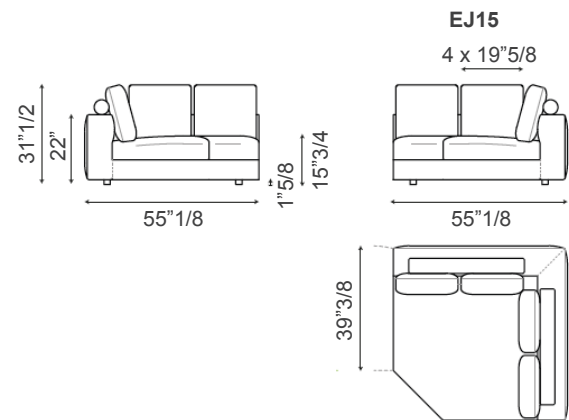

* For more specifications, please refer to the "Finishes & Materials" PDF

Superhiro

Compositions

Composition A

1 x EJ11 Meridiana dx
1 x FJ19 End section sofa dx

140"1/8W x 90"1/2D x 31"1/2H

Composition B

1 x FJ22 End section sofa sx
1 x EJ13 Chaise longue dx

125"1/8W x 63"D x 31"1/2H

Composition C

1 x EJ15 Inclined Penisola
1 x FJ31 Center section
1 x EJ12 Meridiana sx

171"5/8W x 90"1/2D x 31"1/2H

Composition D

1 x FJ22 End section sofa sx
1 x OJØ8 Ottoman
1 x FJ13 Corner sofa sx

163"3/4W x 94"1/2D x 31"1/2H

Composition E

1 x FJ28 End section corner sofa sx
1 x EJ15 Inclined Penisola

155"7/8W x 55"1/8D x 31"1/2H

* For more specifications, please refer to the "Finishes & Materials" PDF

CENTER SECTION

CHAISE LOUNGE

MERIDIANA

INCLINED PENISOLA

OTTOMAN