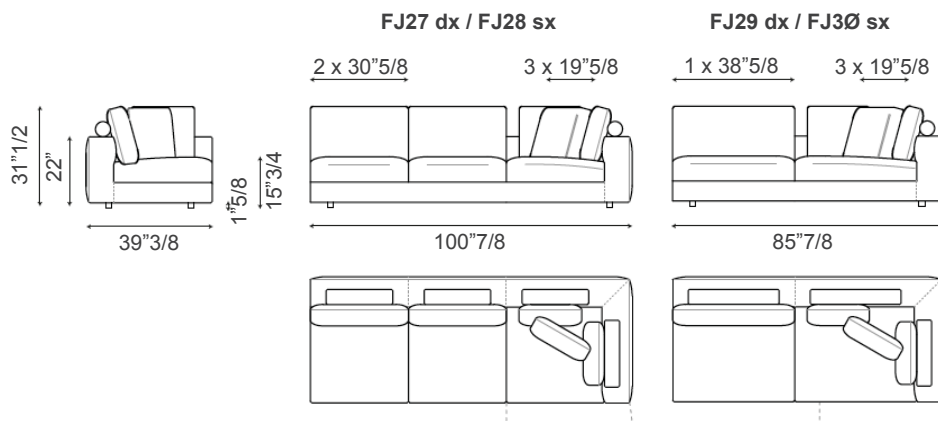

* For more specifications, please refer to the "Finishes & Materials" PDF

Superhiro

Compositions

Composition A

1 x EJ11 Meridiana dx
1 x FJ19 End section sofa dx

140"1/8W x 90"1/2D x 31"1/2H

Composition B

1 x FJ22 End section sofa sx
1 x EJ13 Chaise longue dx

125"1/8W x 63"D x 31"1/2H

Composition C

1 x EJ15 Inclined Penisola
1 x FJ31 Center section
1 x EJ12 Meridiana sx

171"5/8W x 90"1/2D x 31"1/2H

Composition D

1 x FJ22 End section sofa sx
1 x OJØ8 Ottoman
1 x FJ13 Corner sofa sx

163"3/4W x 94"1/2D x 31"1/2H

Composition E

1 x FJ28 End section corner sofa sx
1 x EJ15 Inclined Penisola

155"7/8W x 55"1/8D x 31"1/2H

* For more specifications, please refer to the "Finishes & Materials" PDF

Superhiro

Elements

END SECTION SOFA

CORNER SOFA

END SECTION CORNER SOFA

CORNER

Superhiro

Elements