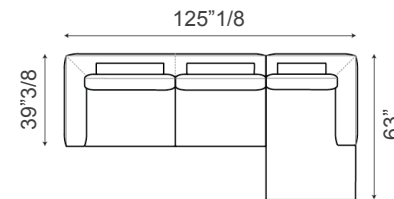

* For more specifications, please refer to the "Finishes & Materials" PDF

Superhiro

Compositions

Composition A

1 x EJ11 Meridiana dx
1 x FJ19 End section sofa dx

140"1/8W x 90"1/2D x 31"1/2H

Composition B

1 x FJ22 End section sofa sx
1 x EJ13 Chaise longue dx

125"1/8W x 63"D x 31"1/2H

Composition C

1 x EJ15 Inclined Penisola
1 x FJ31 Center section
1 x EJ12 Meridiana sx

171"5/8W x 90"1/2D x 31"1/2H

Composition D

1 x FJ22 End section sofa sx
1 x OJØ8 Ottoman
1 x FJ13 Corner sofa sx

163"3/4W x 94"1/2D x 31"1/2H

Composition E

1 x FJ28 End section corner sofa sx
1 x EJ15 Inclined Penisola

155"7/8W x 55"1/8D x 31"1/2H

* For more specifications, please refer to the "Finishes & Materials" PDF