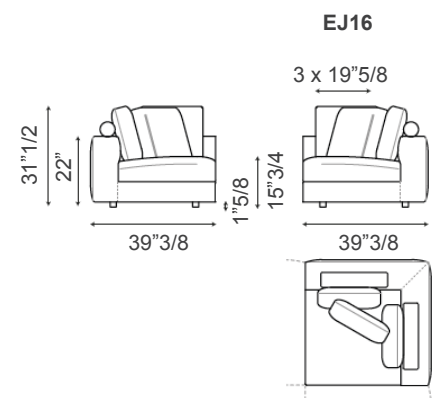

* For more specifications, please refer to the "Finishes & Materials" PDF

Superhiro

Compositions

Composition A

1 x EJ11 Meridiana dx
1 x FJ19 End section sofa dx

140"1/8W x 90"1/2D x 31"1/2H

Composition B

1 x FJ22 End section sofa sx
1 x EJ13 Chaise longue dx

125"1/8W x 63"D x 31"1/2H

Composition C

1 x EJ15 Inclined Penisola
1 x FJ31 Center section
1 x EJ12 Meridiana sx

171"5/8W x 90"1/2D x 31"1/2H

Composition D

1 x FJ22 End section sofa sx
1 x OJØ8 Ottoman
1 x FJ13 Corner sofa sx

163"3/4W x 94"1/2D x 31"1/2H

Composition E

1 x FJ28 End section corner sofa sx
1 x EJ15 Inclined Penisola

155"7/8W x 55"1/8D x 31"1/2H

* For more specifications, please refer to the "Finishes & Materials" PDF

Superhiro

Elements

END SECTION SOFA

CORNER SOFA

END SECTION CORNER SOFA

CORNER

Superhiro

Elements