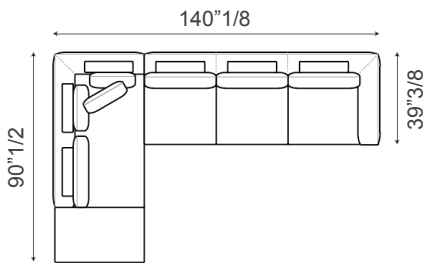

* For more specifications, please refer to the "Finishes & Materials" PDF

Superhiro

Compositions

Composition A

1 x EJ11 Meridiana dx
1 x FJ19 End section sofa dx

140"1/8W x 90"1/2D x 31"1/2H

Composition B

1 x FJ22 End section sofa sx
1 x EJ13 Chaise longue dx

125"1/8W x 63"D x 31"1/2H

Composition C

1 x EJ15 Inclined Penisola
1 x FJ31 Center section
1 x EJ12 Meridiana sx

171"5/8W x 90"1/2D x 31"1/2H

Composition D

1 x FJ22 End section sofa sx
1 x OJØ8 Ottoman
1 x FJ13 Corner sofa sx

163"3/4W x 94"1/2D x 31"1/2H

Composition E

1 x FJ28 End section corner sofa sx
1 x EJ15 Inclined Penisola

155"7/8W x 55"1/8D x 31"1/2H

* For more specifications, please refer to the "Finishes & Materials" PDF