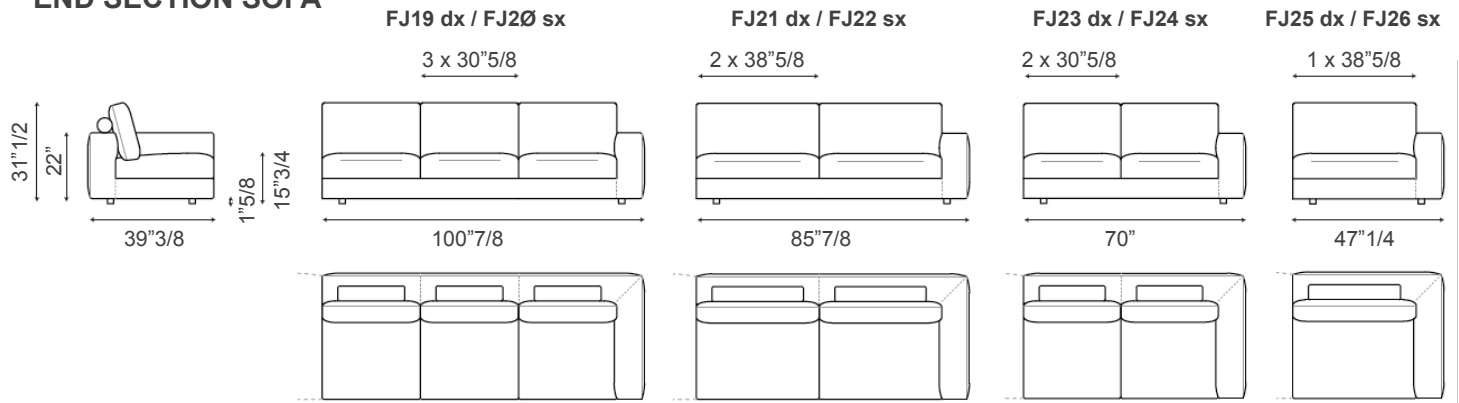

Superhiro

Elements

END SECTION SOFA