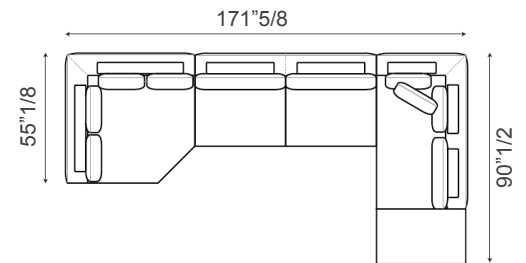

* For more specifications, please refer to the "Finishes & Materials" PDF

Superhiro

Compositions

Composition A

1 x EJ11 Meridiana dx
1 x FJ19 End section sofa dx

140"1/8W x 90"1/2D x 31"1/2H

Composition B

1 x FJ22 End section sofa sx
1 x EJ13 Chaise longue dx

125"1/8W x 63"D x 31"1/2H

Composition C

1 x EJ15 Inclined Penisola
1 x FJ31 Center section
1 x EJ12 Meridiana sx

171"5/8W x 90"1/2D x 31"1/2H

Composition D

1 x FJ22 End section sofa sx
1 x OJØ8 Ottoman
1 x FJ13 Corner sofa sx

163"3/4W x 94"1/2D x 31"1/2H

Composition E

1 x FJ28 End section corner sofa sx
1 x EJ15 Inclined Penisola

155"7/8W x 55"1/8D x 31"1/2H

* For more specifications, please refer to the "Finishes & Materials" PDF