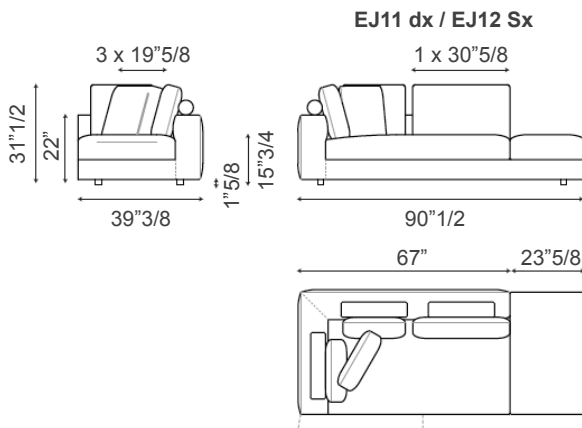

Superhiro

Elements

CENTER SECTION

CHAISE LOUNGE

MERIDIANA

INCLINED PENISOLA

OTTOMAN