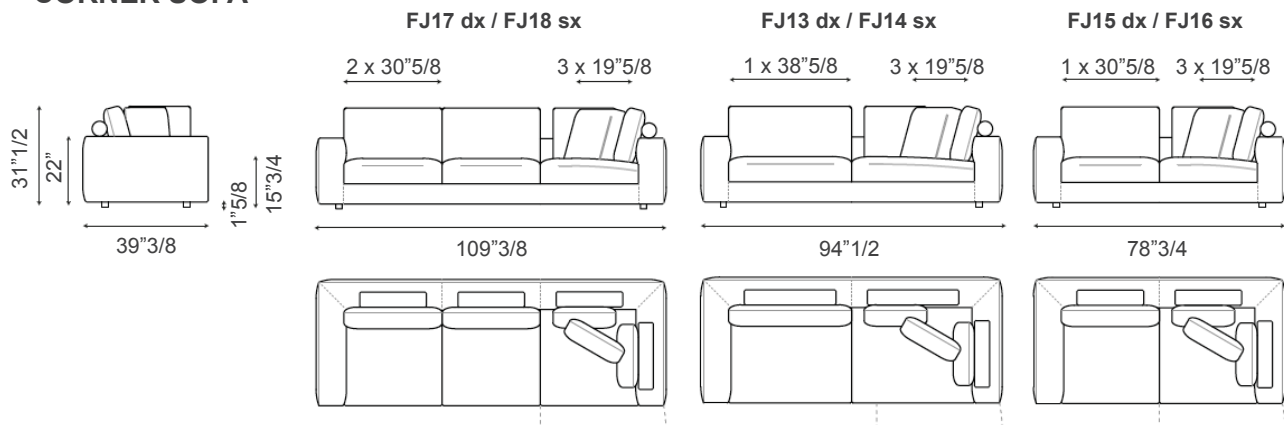

CORNER SOFA