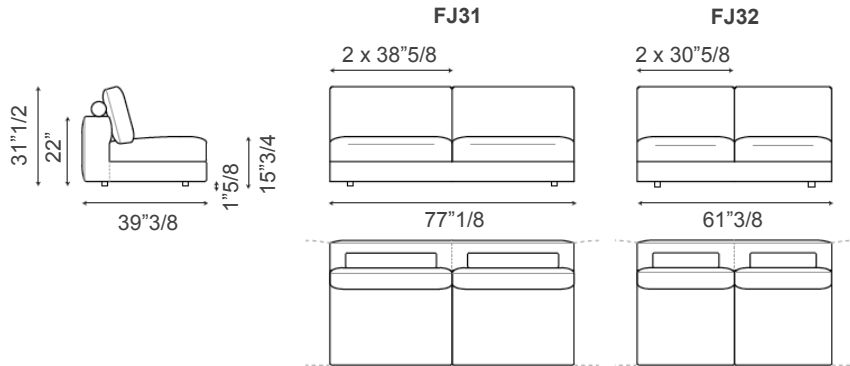

Superhiro

Elements

CENTER SECTION