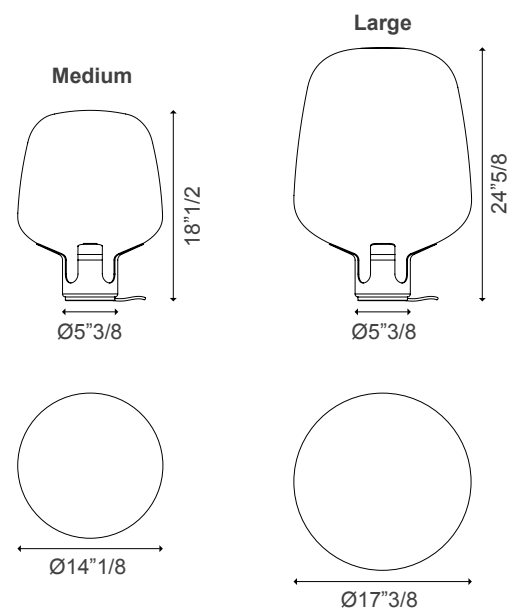

Finishes & Materials

Structure: Metal (Champagne / Terra).

Diffuser: Blown glass (Honey / Turquoise).

* For more specifications, please refer to the "Finishes & Materials" PDF