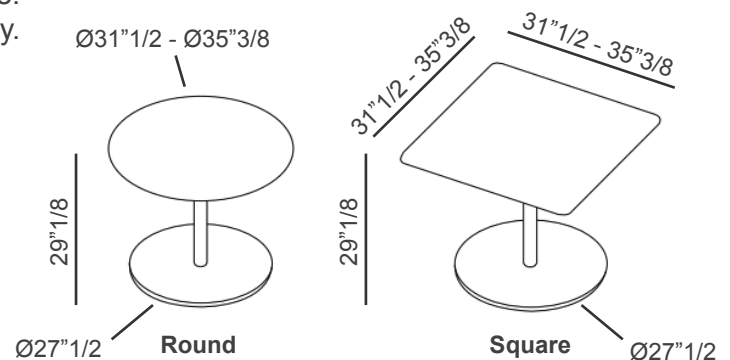

Button

Description

A bistro table with a round or square top, declined in different sizes, light and transversal. A collection able to furnish with taste and discretion any contract areas as well as residential spaces with simplicity and elegance, combining functionality, easy handling and resistance. Button is marked by functionality, practicality and durability. Made in Italy.

Finishes & Materials

Top & Structure: Powder coated aluminum.

Dimensions

Round, A: Ø31"1/2 x 29"1/8H

Round, B: Ø35"3/8 x 29"1/8H

Square, A: 31"1/2W x 31"1/2D x 29"1/8H

Square, B: 35"3/8W x 35"3/8D x 29"1/8H