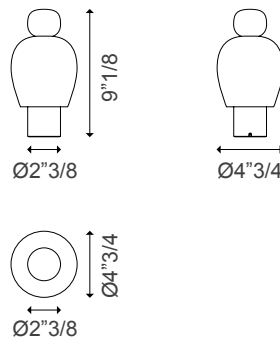

Easy Peasy

Dimensions

Flamingo: Ø4"3/4 x 9"1/8H

Kelp: Ø4"5/8 x 9"1/8H

Lagoon: Ø4"3/4 x 9"1/8H

Chestnut: Ø4"5/8 x 9"1/8H

Flamingo

Lagoon

Kelp

Chestnut

* For more specifications, please refer to the "Finishes & Materials" PDF