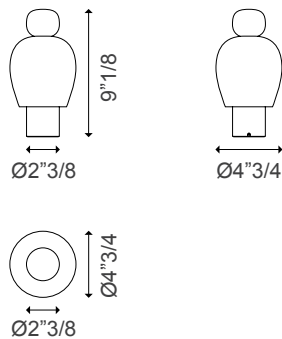

* For more specifications, please refer to the "Finishes & Materials" PDF

Easy Peasy

Dimensions

Flamingo: Ø4"3/4 x 9"1/8H

Kelp: Ø4"5/8 x 9"1/8H

Lagoon: Ø4"3/4 x 9"1/8H

Chestnut: Ø4"5/8 x 9"1/8H

Flamingo