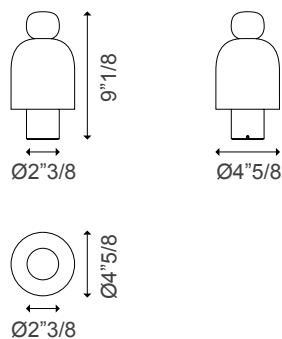

Easy Peasy

Dimensions

Flamingo: Ø4"3/4 x 9"1/8H

Kelp: Ø4"5/8 x 9"1/8H

Lagoon: Ø4"3/4 x 9"1/8H

Chestnut: Ø4"5/8 x 9"1/8H

Flamingo

Lagoon

Kelp

Chestnut

* For more specifications, please refer to the "Finishes & Materials" PDF