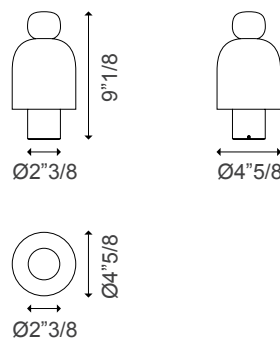

Chestnut

* For more specifications, please refer to the "Finishes & Materials" PDF