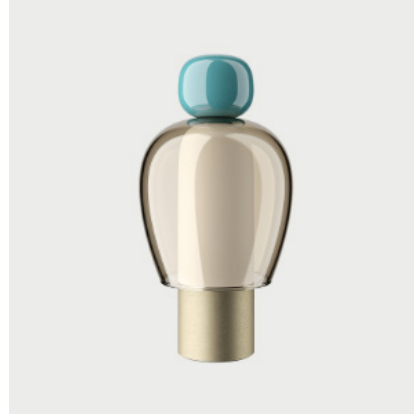

Product: Easy Peasy Table Lamp

### Flamingo

**FLAMINGO:**  
Technopolymer knob: Pink  
Blown glass shade: Grey  
Metal base: Brushed bronze

### Lagoon

**LAGOON:**  
Technopolymer knob: Turquoise  
Blown glass shade: Honey  
Metal base: Brushed gold

### Kelp

**KELP:**  
Technopolymer knob: Green  
Blown glass shade: Honey  
Metal base: Brushed rose gold