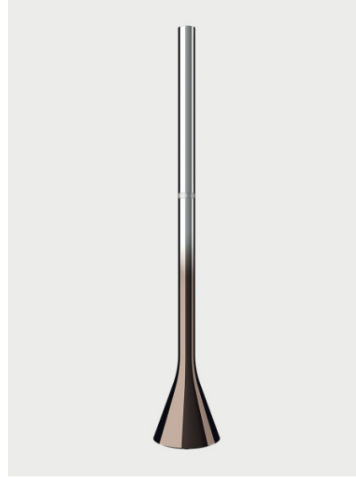

Product: Croma Floor Lamp

STRUCTURE

Metal

Matt White

Matt Black

Bronze

Green