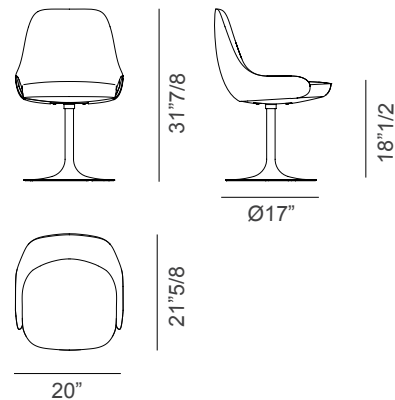

### Description

Chair with swivel lacquered metal base, embossed black, white, clay or mocha finishes.

Upholstered in Fabric, Velvet, Eco-leather, Eco-leather Nabuk, Leather.  
Made in Italy.

### Dimensions

20"W x 21"5/8D x 31"7/8H

Seat height: 18"1/2