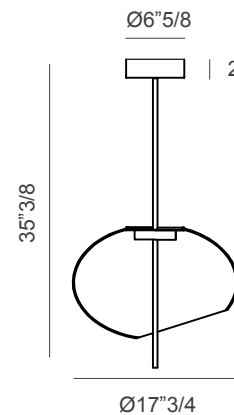

Supply: Terminal block.

Light source: 1x12W COB LED 24V 2025lm 2700°K.
Ballast included.

Finishes & Materials

Structure: Light burnished brass / Matt black metal.

Diffuser: Glass (White polished / Dove grey).

Dimensions

Ø17"3/4 x 35"3/8H

* For more specifications, please refer to the "Finishes & Materials" PDF