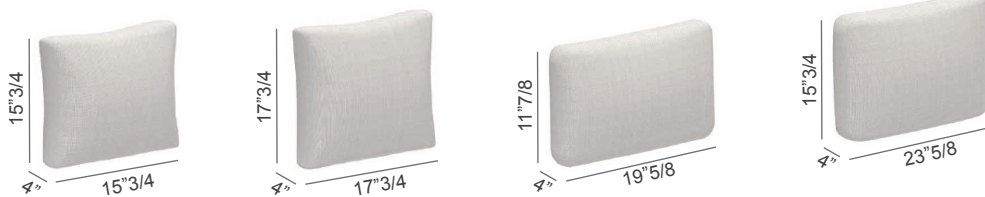

Comfort cushions:

Decorative cushions: