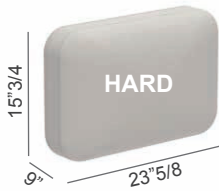

Comfort cushions: