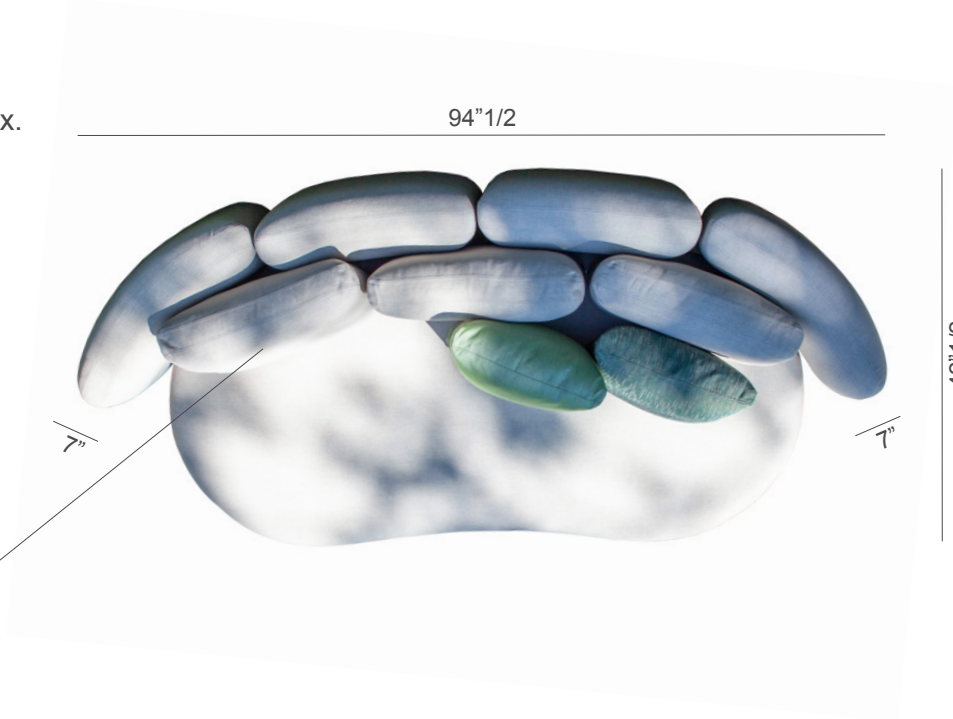

### *Finishes & Materials*

**Base:** Anthracite or white coated aluminum.

**Covers:** Fabric cat. A, B, C.

\* For more specifications, please refer to the "Finishes & Materials" PDF

## Organix Lounge

### Dimensions

94"1/2W x 42"1/2D approx.