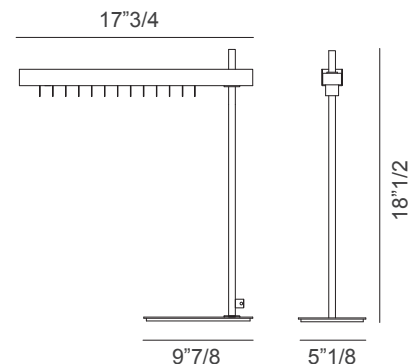

VCM

Design: Massimo Tonetto

Description

Table lamp with direct downward light. Structure in blended burnished or dark burnished brass. Made in Italy.

Supply: Terminal block.

Light source: LED strip 6W 582lm 2700°K - Dimmable. Dimmable ballast included.

Cable length: 

Finishes & Materials

Structure: Blended burnished or dark burnished brass.

Dimensions

17"3/4W x 5"1/8D 18"1/2H

Base: 9"7/8W x 5"1/8D

* For more specifications, please refer to the "Finishes & Materials" PDF