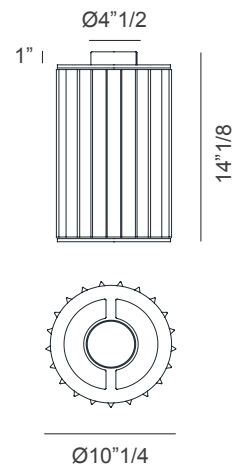

Crown

Design: Massimo Tonetto

Description

Ceiling lamp with diffused light. Light burnished brass or matt black nickel structure. Diffuser created with crystal, amber or smoke trihedrons. Made in Italy.

Optional remote dimming kit, Dali or Triac.

Supply: Terminal block.

Light source: 1×8,5W E26 LED 600lm - 2700°K
Bulbs not included.

Finishes & Materials

Structure: Metal (Light burnished brass / Matt black nickel).

Diffuser: Glass (Crystal / Amber / Smoke).

Dimensions

Ø10"1/4 x 14"1/8

* For more specifications, please refer to the "Finishes & Materials" PDF