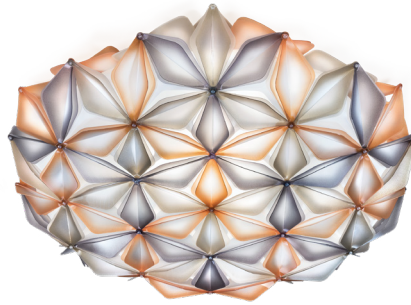

Product: La Vie Ceiling Lamp

## DIFFUSER

---

Lentiflex® / Opalflex®

White

Amber

Blue